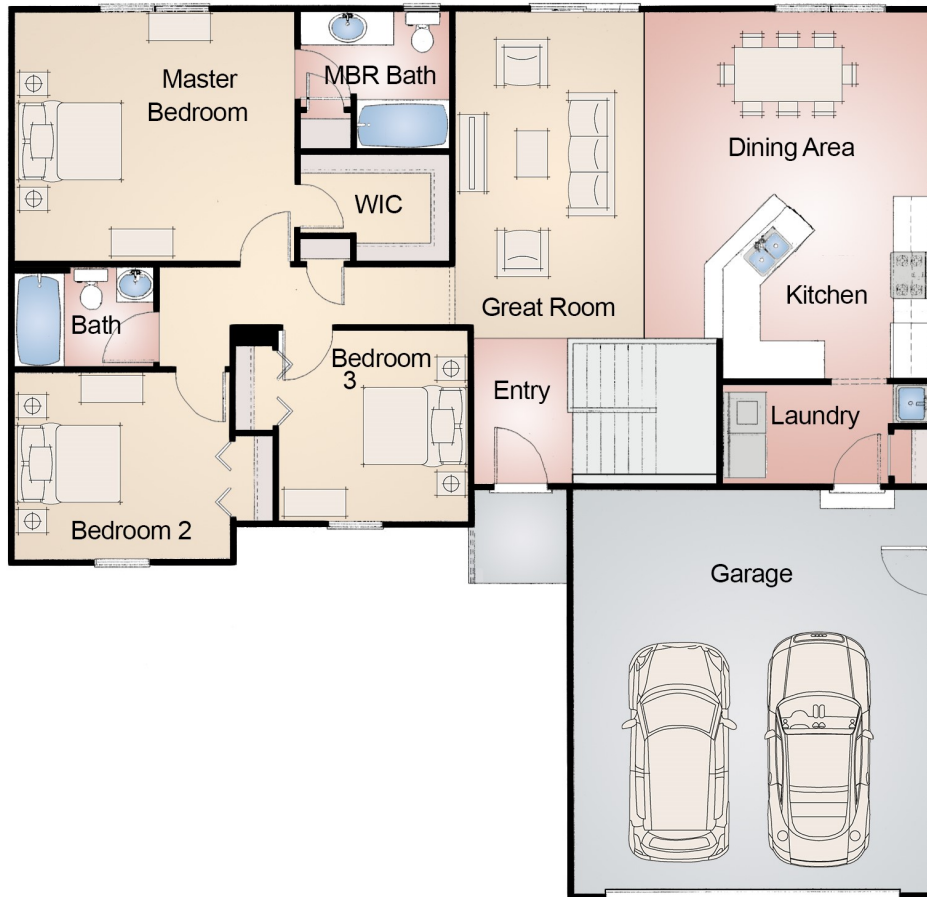

Birch

Home Style: Ranch
1386 Square Feet
50'-0" Depth
48'-0" Width

405 Skyline Drive - Lake Geneva, WI 53147
Phone: (262) 248-3378 - Fax: (262) 248-3899
Email: info@bassobuilders.com
www.bassobuilders.com