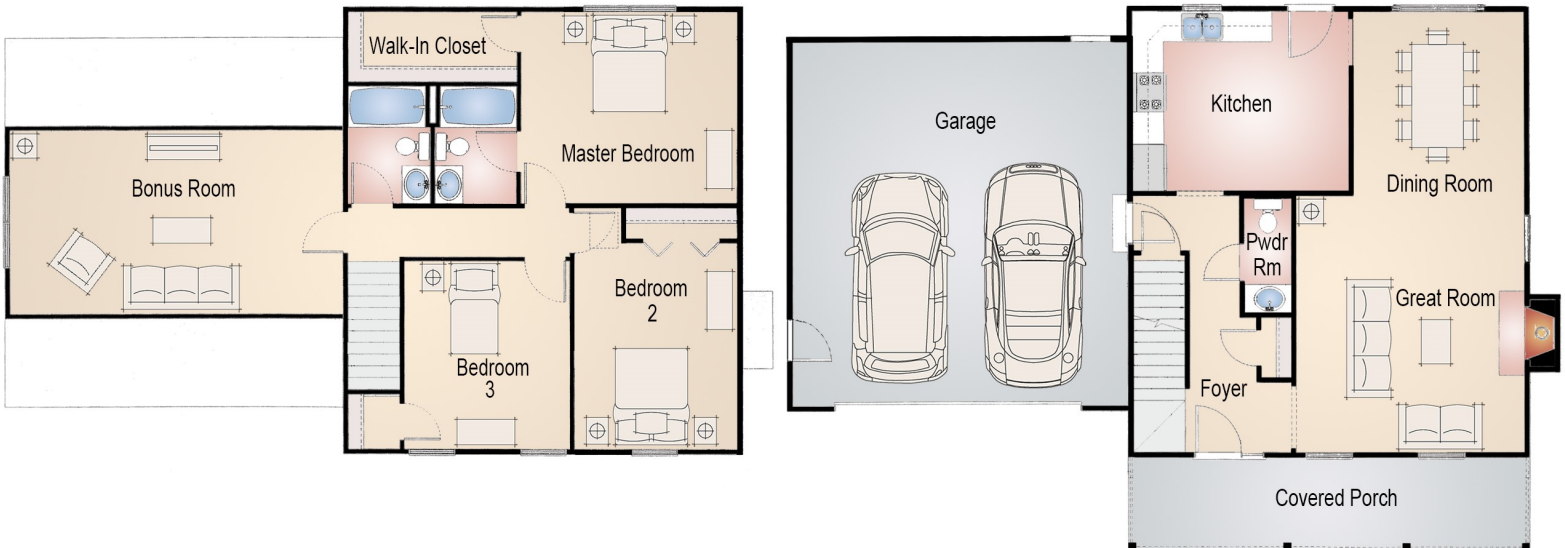

Dakota

Home Style: 2-Story
1508 Square Feet
(+277 Bonus)
35'-0" Depth
48'-0" Width

405 Skyline Drive - Lake Geneva, WI 53147
Phone: (262) 248-3378 - Fax: (262) 248-3899
Email: info@bassobuilders.com
www.bassobuilders.com