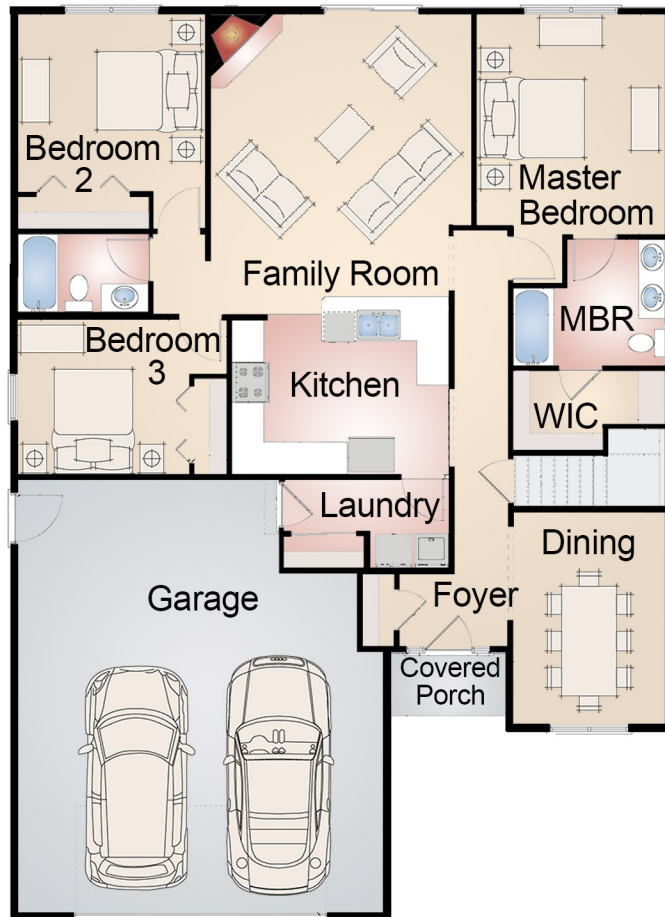

# Dayton

Home Style: Ranch  
1542 Square Feet  
58'-0" Depth  
42'-0" Width

405 Skyline Drive - Lake Geneva, WI 53147  
Phone: (262) 248-3378 - Fax: (262) 248-3899  
Email: [info@bassobuilders.com](mailto:info@bassobuilders.com)  
[www.bassobuilders.com](http://www.bassobuilders.com)