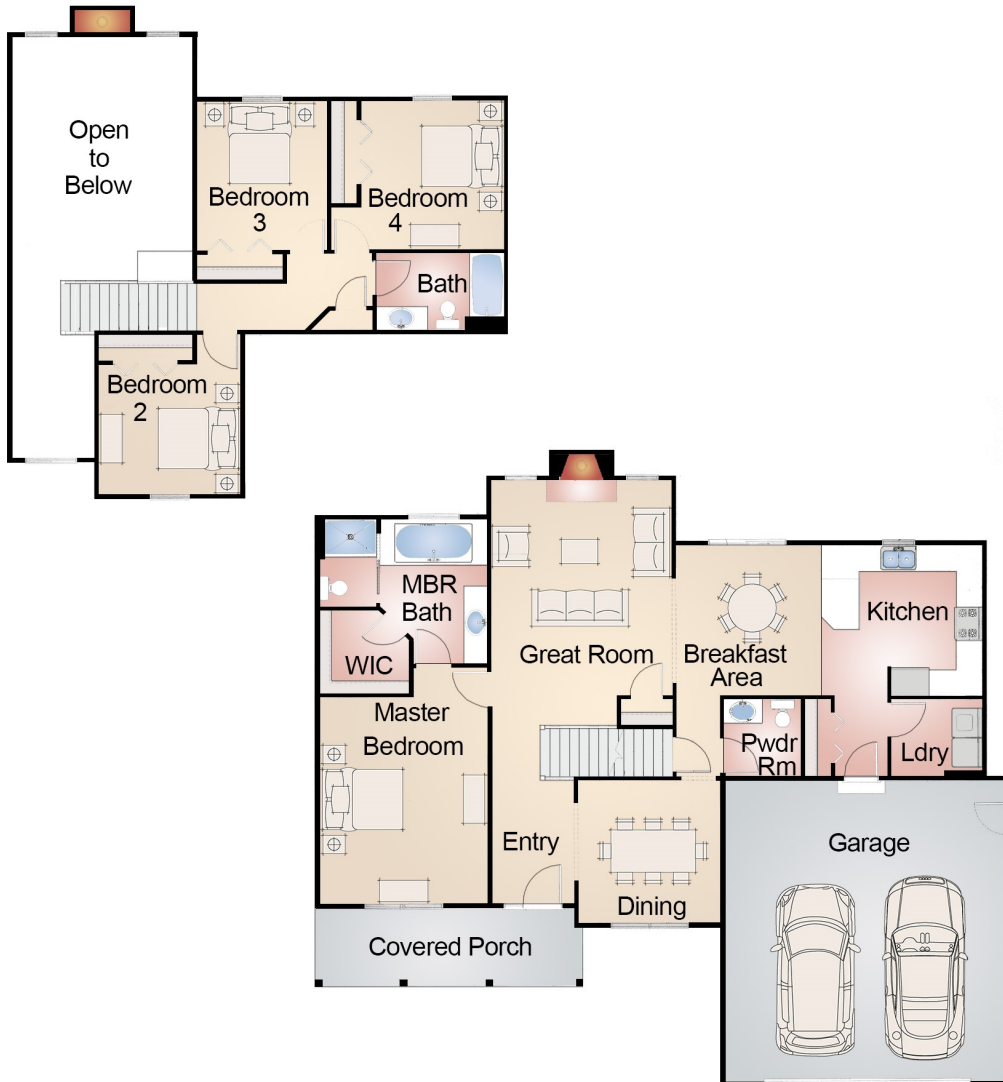

Edinbrook

Home Style: 2-Story
1990 Square Feet
54'-0" Depth
49'-2" Width

405 Skyline Drive - Lake Geneva, WI 53147
Phone: (262) 248-3378 - Fax: (262) 248-3899
Email: info@bassobuilders.com
www.bassobuilders.com