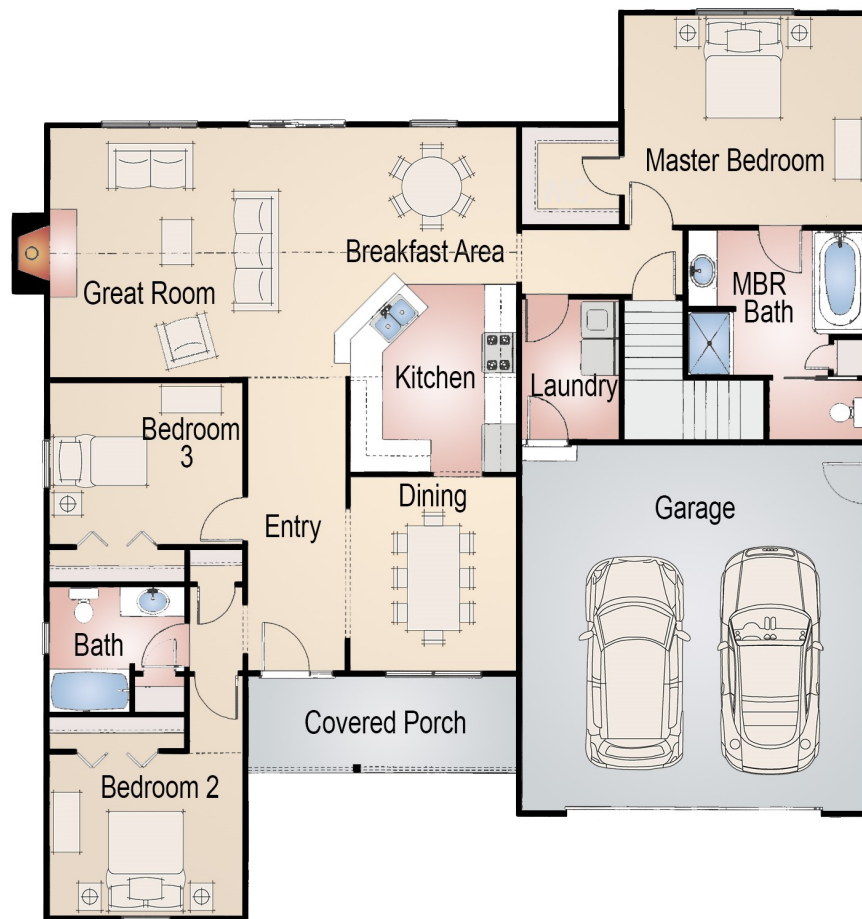

# Glendale

Home Style: Ranch  
1754 Square Feet  
49'-6" Depth  
51'-4" Width

405 Skyline Drive - Lake Geneva, WI 53147  
Phone: (262) 248-3378 - Fax: (262) 248-3899  
Email: [info@bassobuilders.com](mailto:info@bassobuilders.com)  
[www.bassobuilders.com](http://www.bassobuilders.com)