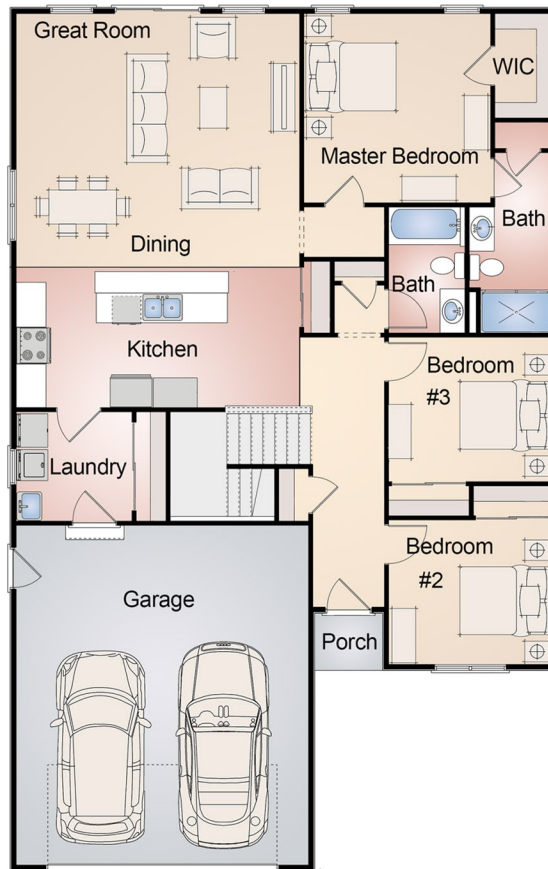

Harbor Option A

Home Style: Ranch
1,520 Square Feet
60' - 00" Depth
38' - 00" Width

405 Skyline Drive - Lake Geneva, WI 53147
Phone: (262) 248-3378 - Fax: (262) 248-3899
Email: info@bassobuilders.com
www.bassobuilders.com