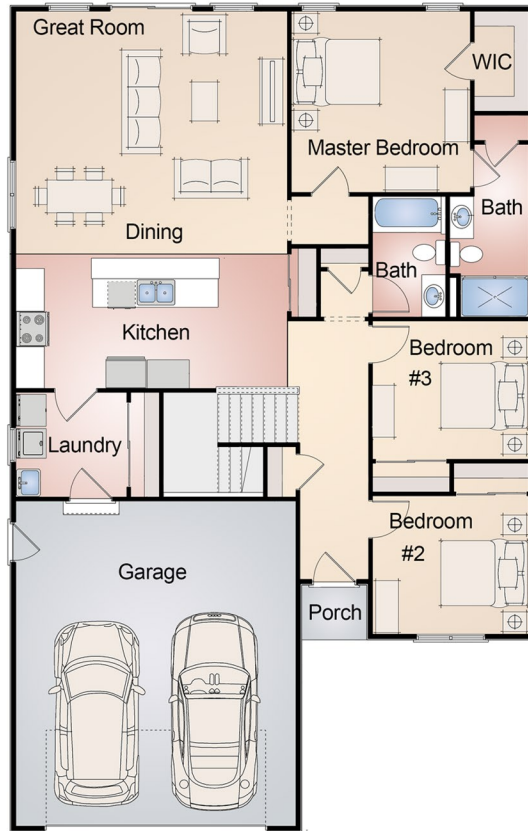

Harbor Option B

Home Style: Ranch
1,520 Square Feet
60'- 0" Depth
38'- 00" Width

405 Skyline Drive - Lake Geneva, WI 53147
Phone: (262) 248-3378 - Fax: (262) 248-3899
Email: info@bassobuilders.com
www.bassobuilders.com