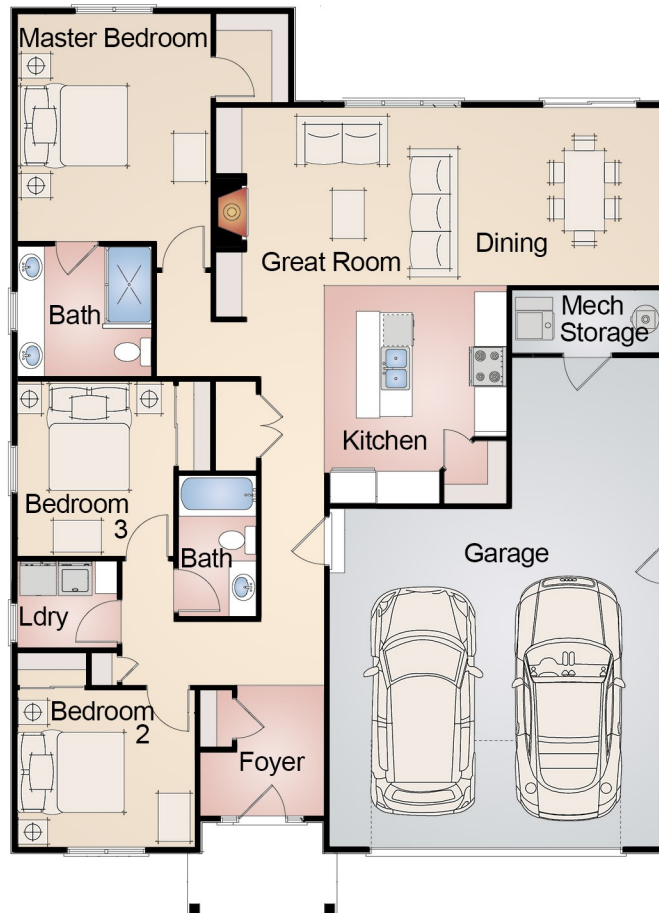

Haven

Home Style: Ranch
1534 Square Feet
58'-0" Depth
42'-0" Width

405 Skyline Drive - Lake Geneva, WI 53147
Phone: (262) 248-3378 - Fax: (262) 248-3899
Email: info@bassobuilders.com
www.bassobuilders.com