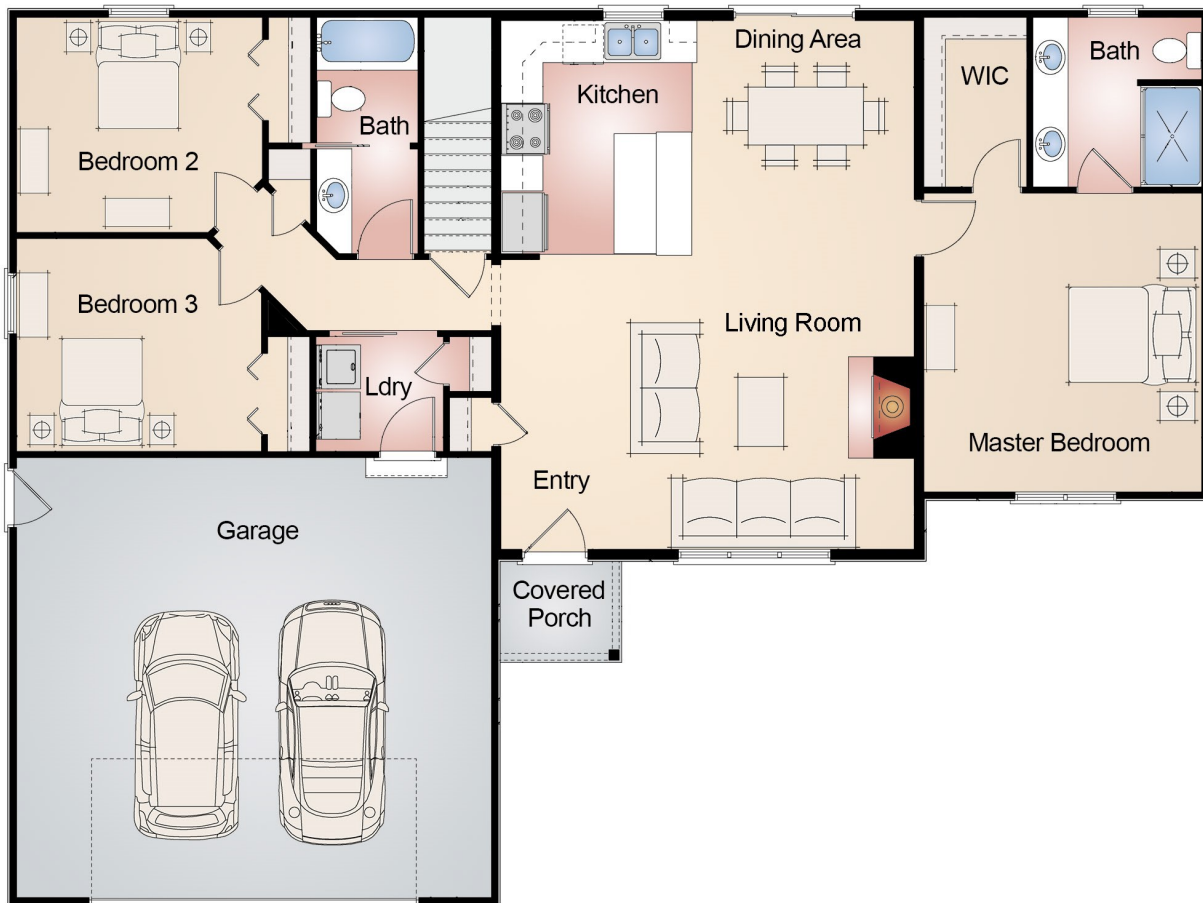

Lake Delton

Home Style: Ranch
1432 Square Feet
44'-0" Depth
59'-0" Width

405 Skyline Drive - Lake Geneva, WI 53147
Phone: (262) 248-3378 - Fax: (262) 248-3899
Email: info@bassobuilders.com
www.bassobuilders.com