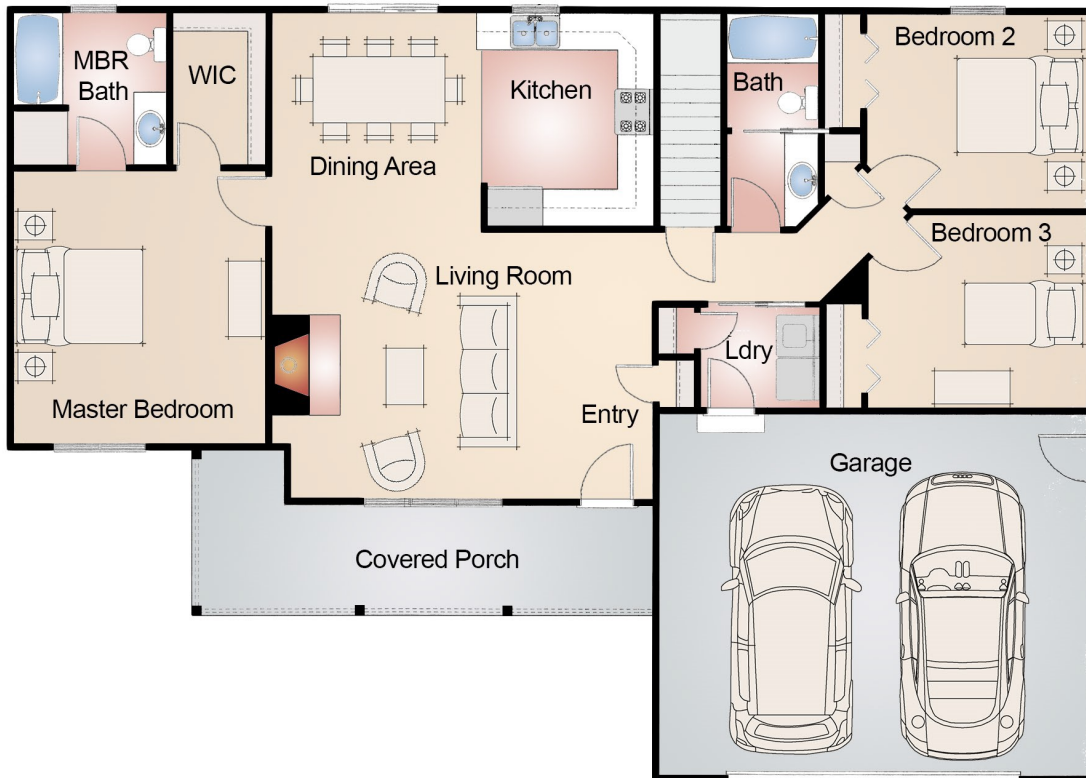

Lakewood

Home Style: Ranch
1430 Square Feet
42'-0" Depth
59'-0" Width

405 Skyline Drive - Lake Geneva, WI 53147
Phone: (262) 248-3378 - Fax: (262) 248-3899
Email: info@bassobuilders.com
www.bassobuilders.com