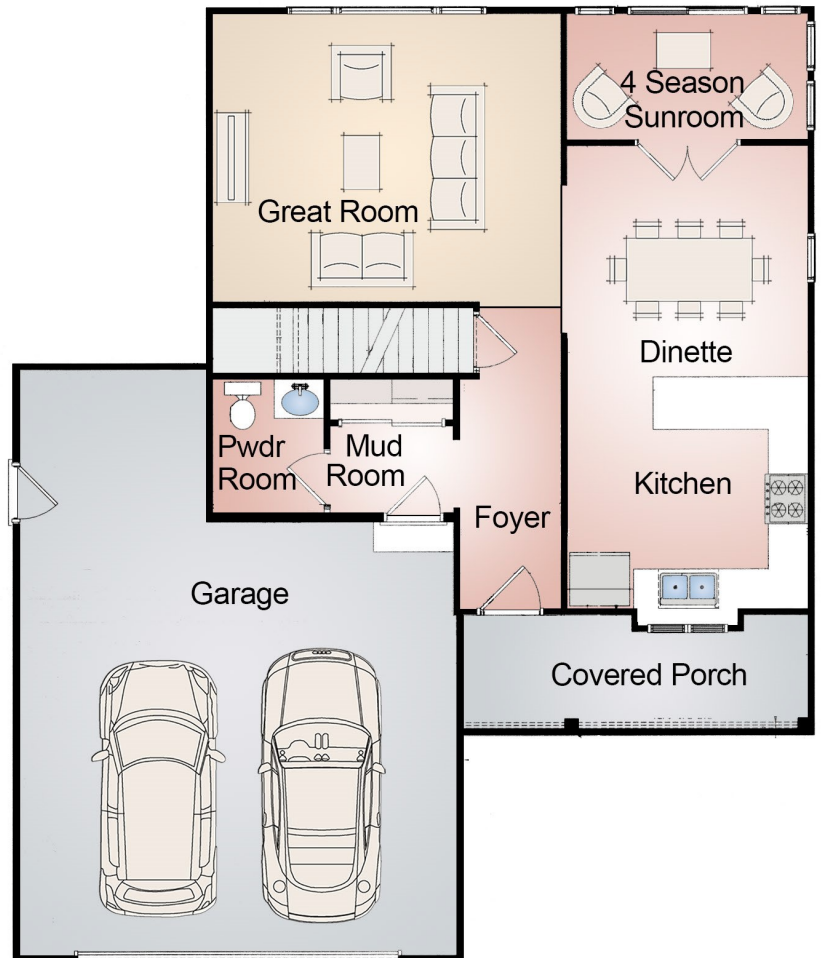

Mason

Home Style: 2-Story
1776 Square Feet
48'-0" Depth
40'-0" Width

405 Skyline Drive - Lake Geneva, WI 53147
Phone: (262) 248-3378 - Fax: (262) 248-3899
Email: info@bassobuilders.com
www.bassobuilders.com