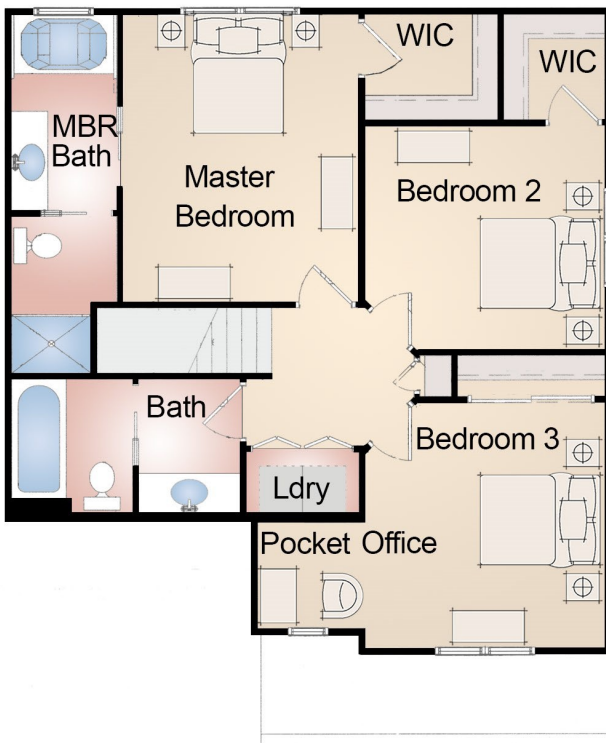

Mason

Home Style: 2-Story
1776 Square Feet
48'-0" Depth
40'-0" Width

405 Skyline Drive - Lake Geneva, WI 53147
Phone: (262) 248-3378 - Fax: (262) 248-3899
Email: info@bassobuilders.com
www.bassobuilders.com