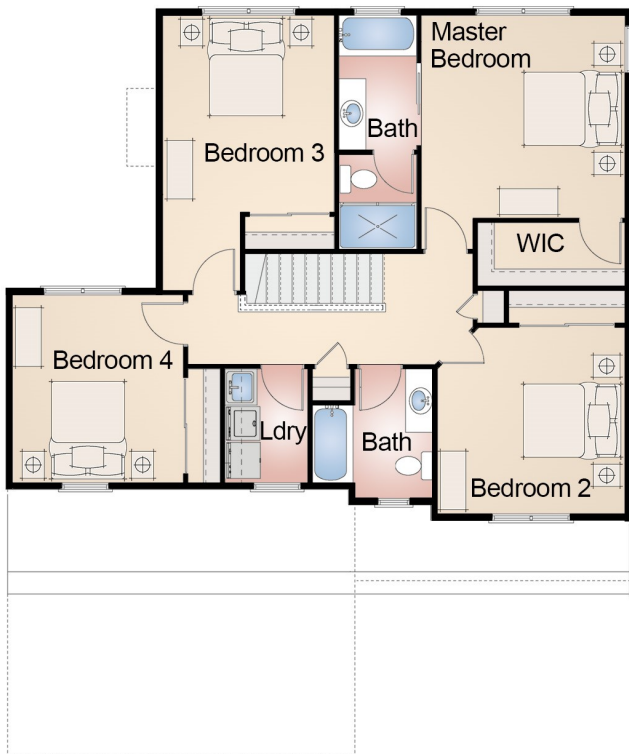

Mason 4 Bedroom

Home Style: 2-Story
1970 Square Feet
48'-0" Depth
40'-0" Width

405 Skyline Drive - Lake Geneva, WI 53147
Phone: (262) 248-3378 - Fax: (262) 248-3899
Email: info@bassobuilders.com
www.bassobuilders.com