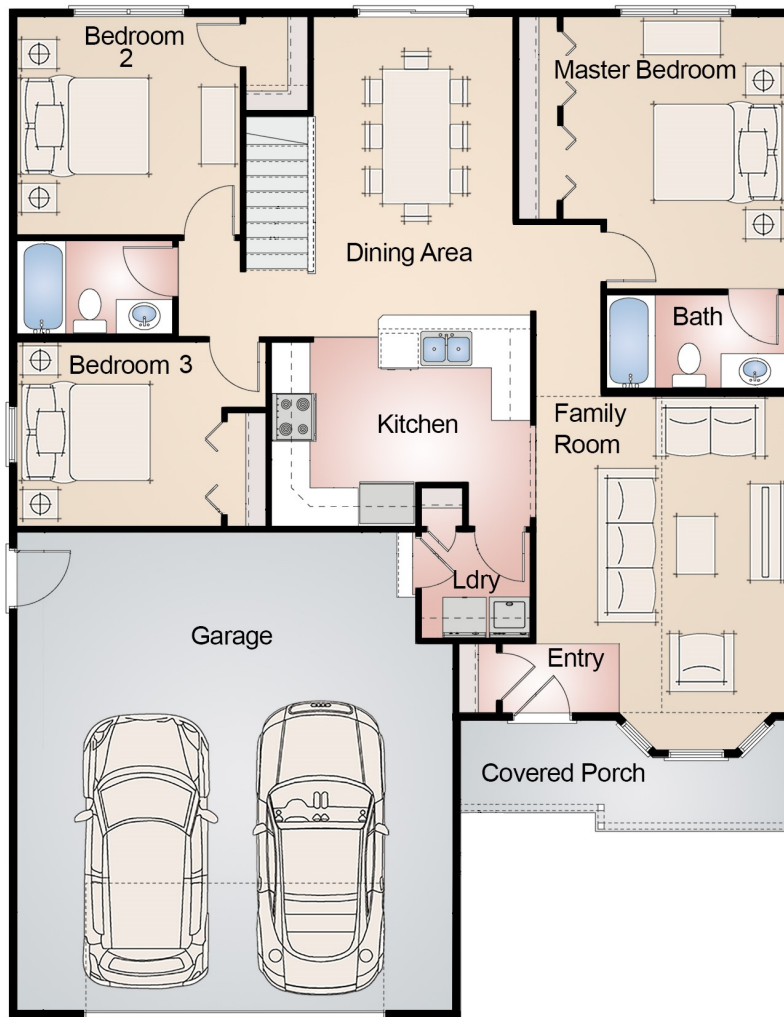

# Pine Bluff

Home Style: Ranch  
1384 Square Feet  
54'-0" Depth  
42'-0" Width

405 Skyline Drive - Lake Geneva, WI 53147  
Phone: (262) 248-3378 - Fax: (262) 248-3899  
Email: [info@bassobuilders.com](mailto:info@bassobuilders.com)  
[www.bassobuilders.com](http://www.bassobuilders.com)