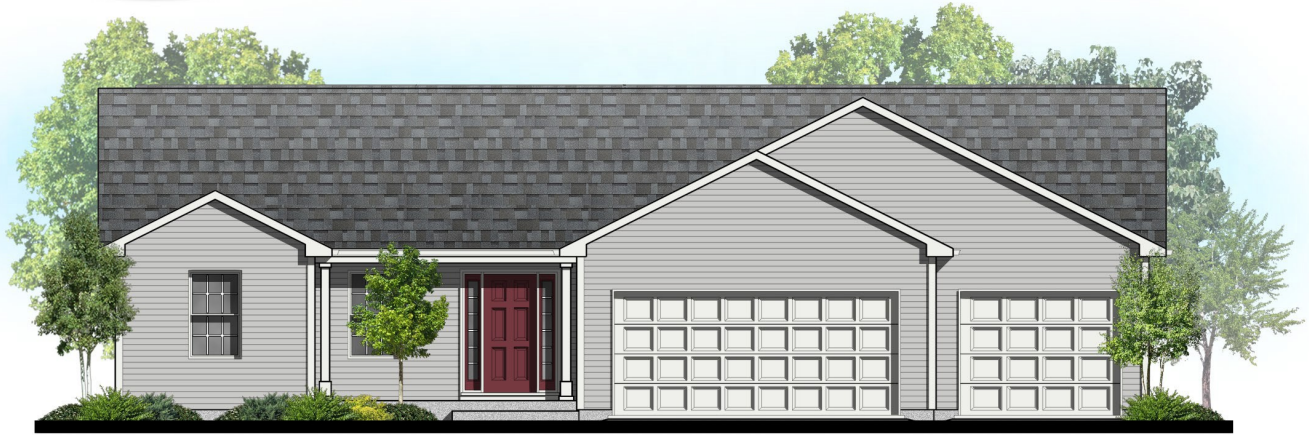

Taylor

Home Style: Ranch
1690 Square Feet
53'-0" Depth
58'-0" Width

405 Skyline Drive - Lake Geneva, WI 53147
Phone: (262) 248-3378 - Fax: (262) 248-3899
Email: info@bassobuilders.com
www.bassobuilders.com