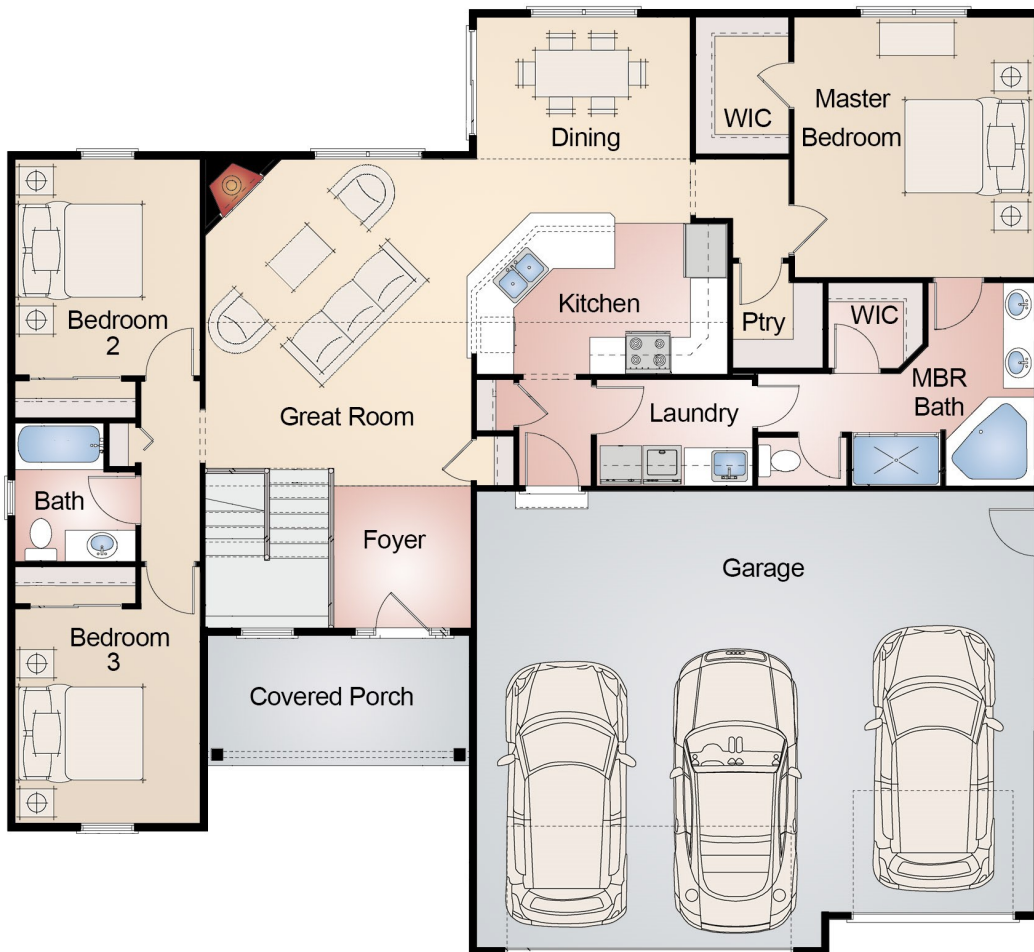

Taylor

Home Style: Ranch
1690 Square Feet
53'-0" Depth
58'-0" Width

405 Skyline Drive - Lake Geneva, WI 53147
Phone: (262) 248-3378 - Fax: (262) 248-3899
Email: info@bassobuilders.com
www.bassobuilders.com