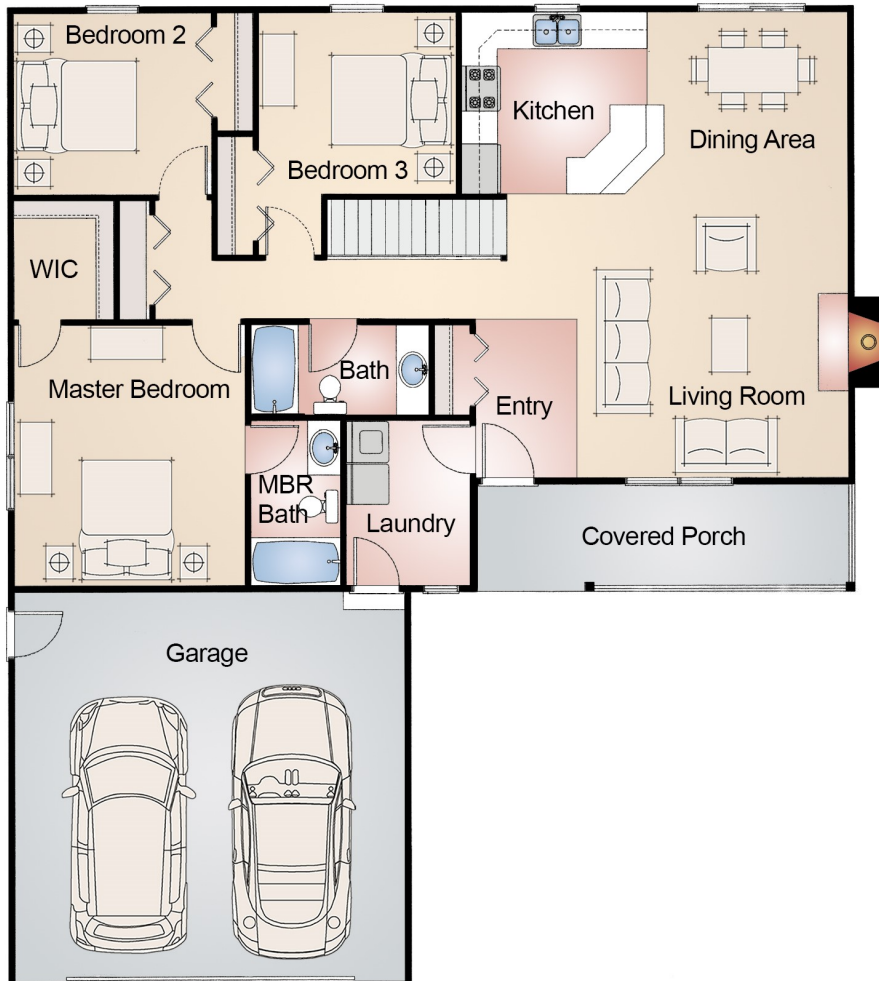

Wilkenson

Home Style: Ranch
1402 Square Feet
54'-6" Depth
47'-0" Width

405 Skyline Drive - Lake Geneva, WI 53147
Phone: (262) 248-3378 - Fax: (262) 248-3899
Email: info@bassobuilders.com
www.bassobuilders.com