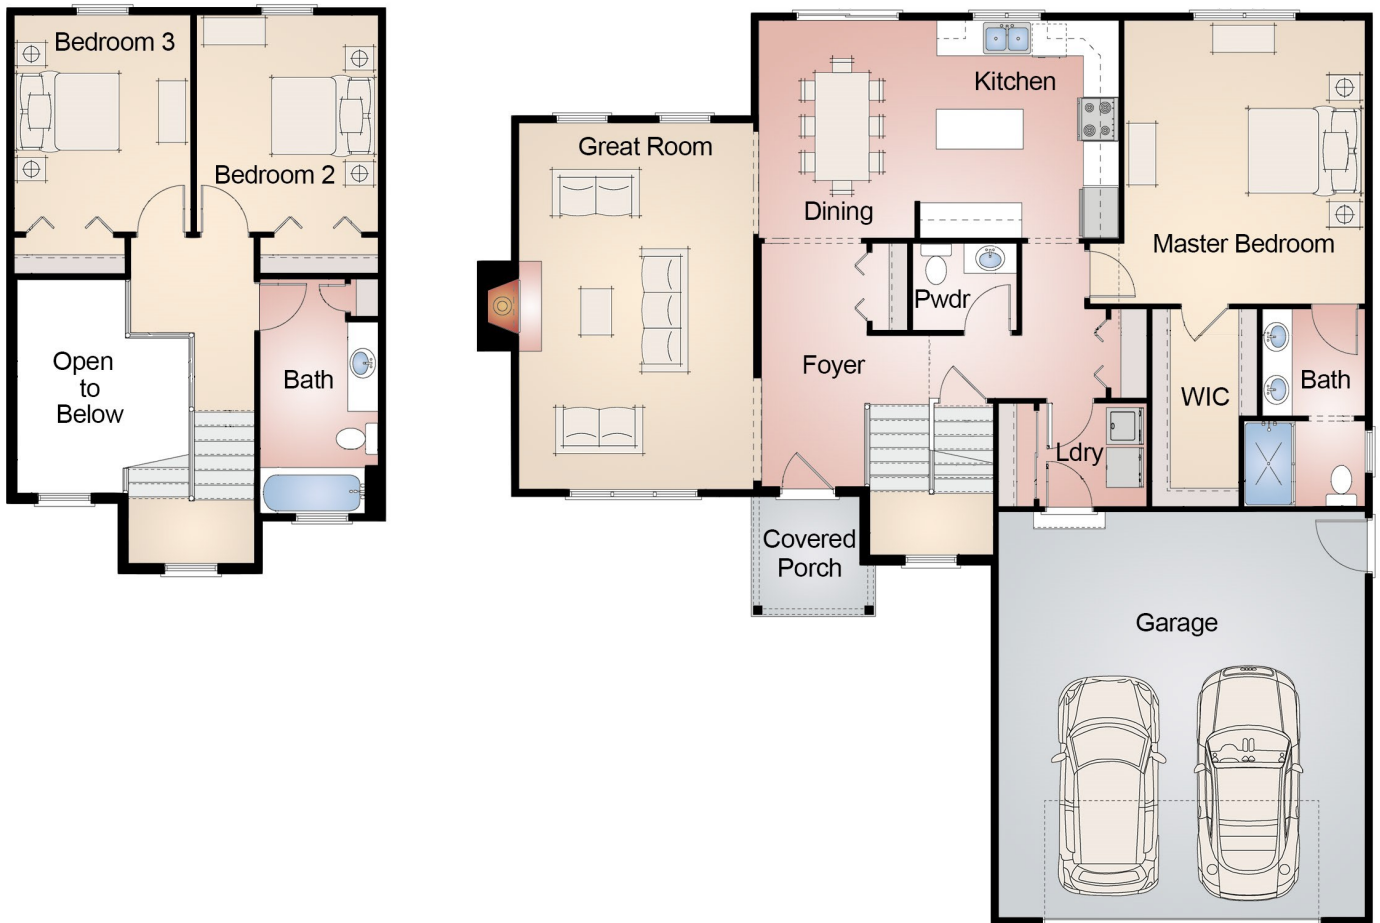

Windstone

Home Style: 2-Story
1852 Square Feet
53'-0" Depth
52'-0" Width

405 Skyline Drive - Lake Geneva, WI 53147
Phone: (262) 248-3378 - Fax: (262) 248-3899
Email: info@bassobuilders.com
www.bassobuilders.com