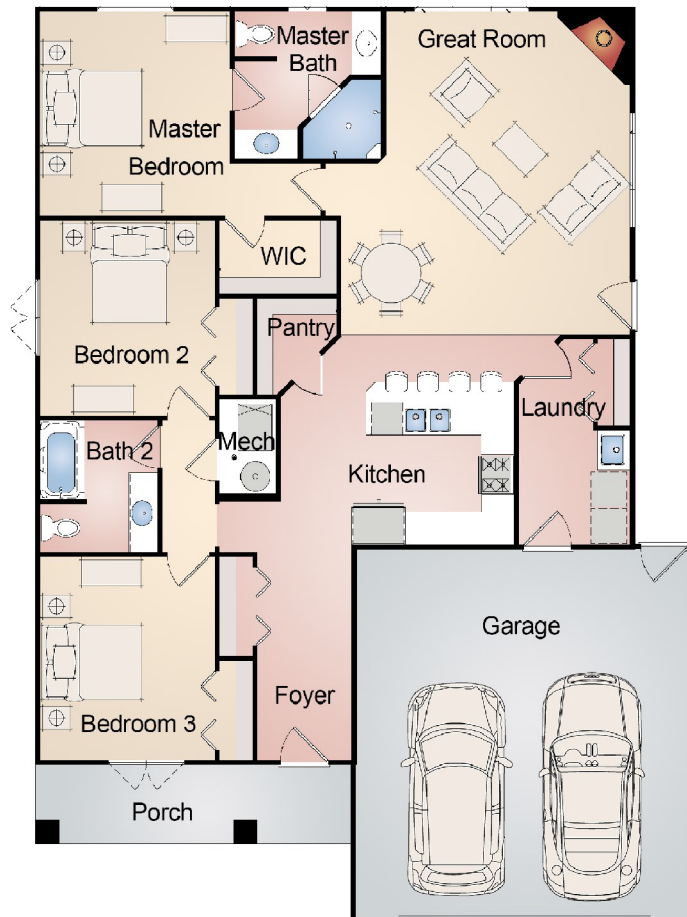

Amber Prairie

Home Style: Ranch
1582 Square Feet
58'-0" Depth
42'-0" Width

405 Skyline Drive - Lake Geneva, WI 53147

Phone: (262) 248-3378

Email: bassobuilders@gmail.com

www.bassobuilders.com