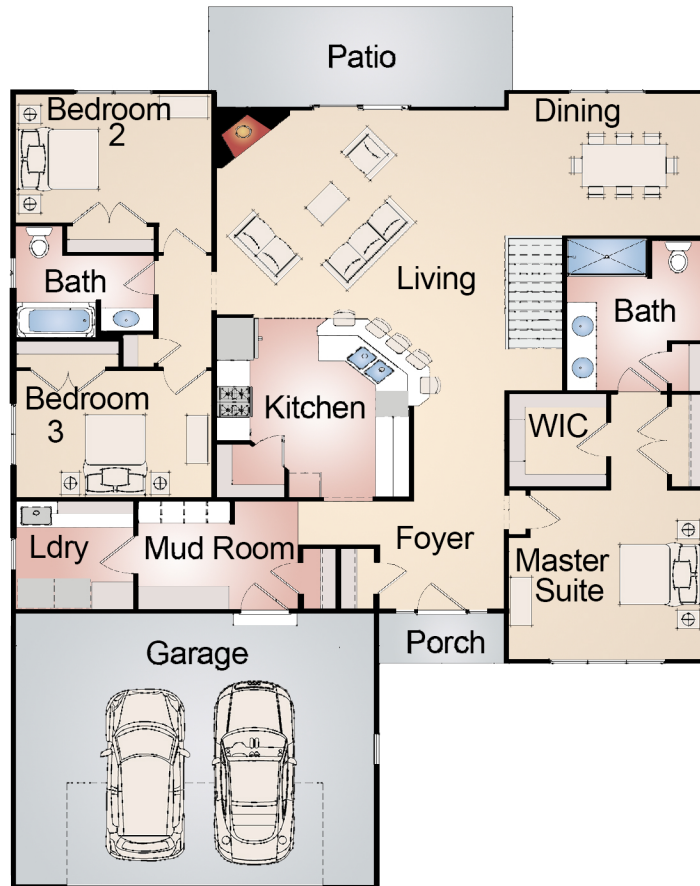

Bombay

Home Style: Ranch
1850 Square Feet
63'-8" Depth
43'-8" Width

405 Skyline Drive - Lake Geneva, WI 53147
Phone: (262) 248-3378 - Fax: (262) 248-3899
Email: info@bassobuilders.com
www.bassobuilders.com