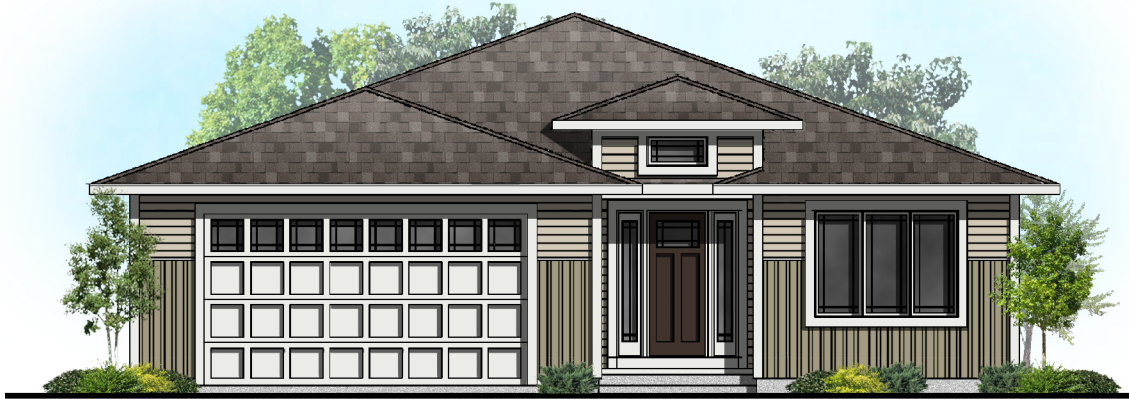

Bombay

Home Style: Ranch
1850 Square Feet
63'-8" Depth
43'-8" Width

405 Skyline Drive - Lake Geneva, WI 53147
Phone: (262) 248-3378 - Fax: (262) 248-3899
Email: info@bassobuilders.com
www.bassobuilders.com