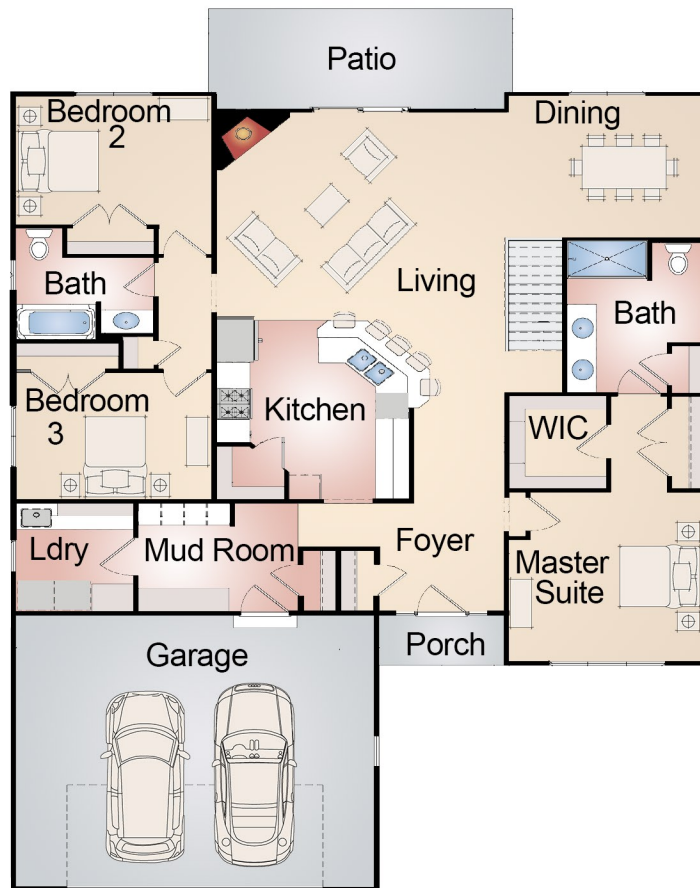

Breeze

Home Style: Ranch
1850 Square Feet
63'-8" Depth
43'-8" Width

405 Skyline Drive - Lake Geneva, WI 53147
Phone: (262) 248-3378 - Fax: (262) 248-3899
Email: info@bassobuilders.com
www.bassobuilders.com