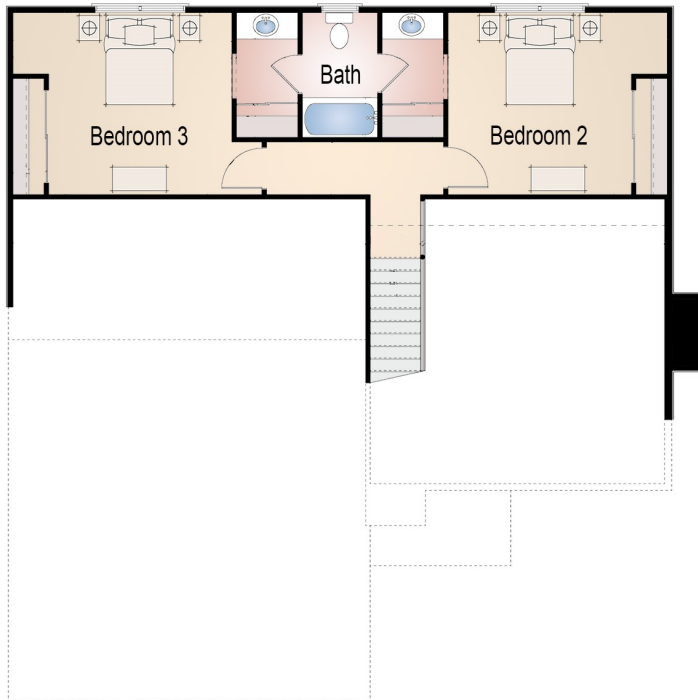

# Carmichael

Home Style: 1.5-Story  
1762 Square Feet  
46'-0" Depth  
46'-0" Width

405 Skyline Drive - Lake Geneva, WI 53147  
Phone: (262) 248-3378 - Fax: (262) 248-3899  
Email: [info@bassobuilders.com](mailto:info@bassobuilders.com)  
[www.bassobuilders.com](http://www.bassobuilders.com)