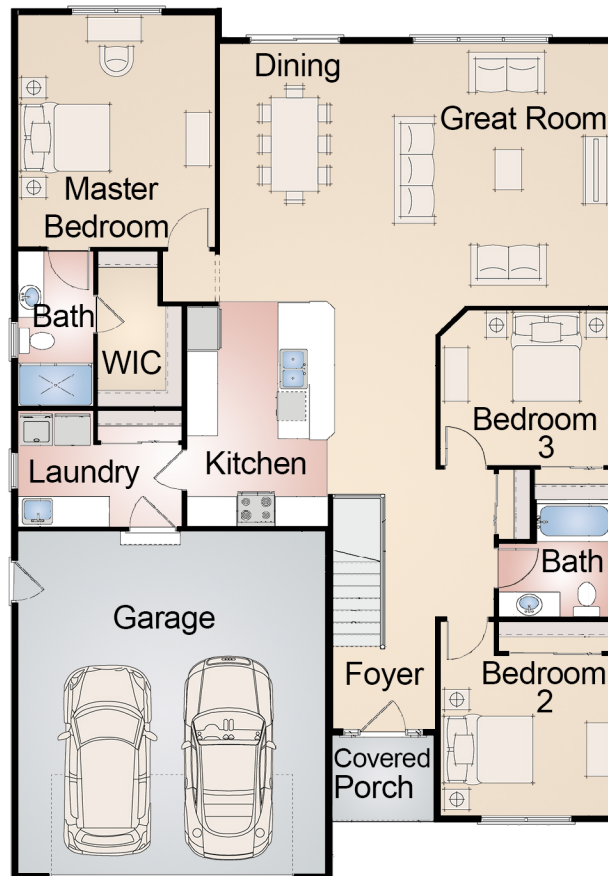

Cottage

Home Style: Ranch
1730 Square Feet
60'-0" Depth
40'-0" Width

405 Skyline Drive - Lake Geneva, WI 53147
Phone: (262) 248-3378 - Fax: (262) 248-3899
Email: info@bassobuilders.com
www.bassobuilders.com