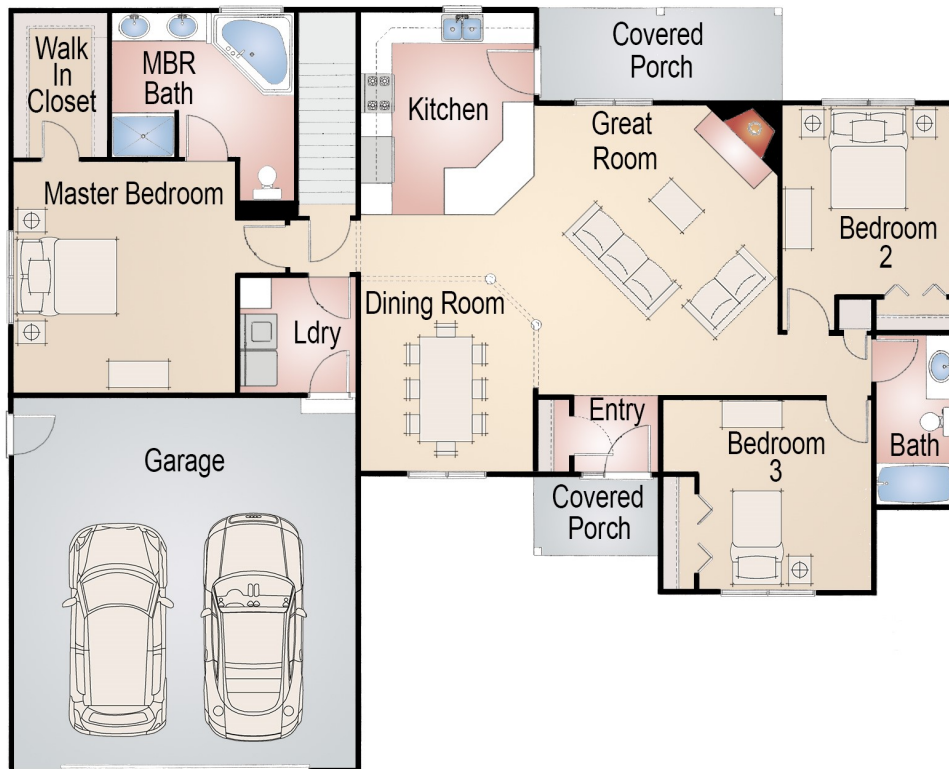

Evergreen

Home Style: Ranch
1672 Square Feet
49'-0" Depth
61'-0" Width

405 Skyline Drive - Lake Geneva, WI 53147
Phone: (262) 248-3378 - Fax: (262) 248-3899
Email: info@bassobuilders.com
www.bassobuilders.com