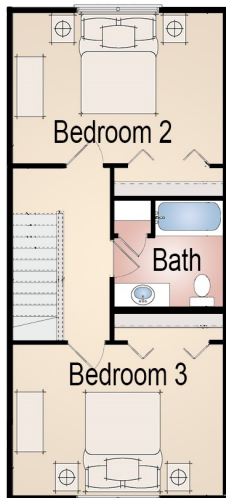

Fairfax

Home Style: 1.5-Story
1876 Square Feet
38'-0" Depth
52'-0" Width

405 Skyline Drive - Lake Geneva, WI 53147
Phone: (262) 248-3378 - Fax: (262) 248-3899
Email: info@bassobuilders.com
www.bassobuilders.com