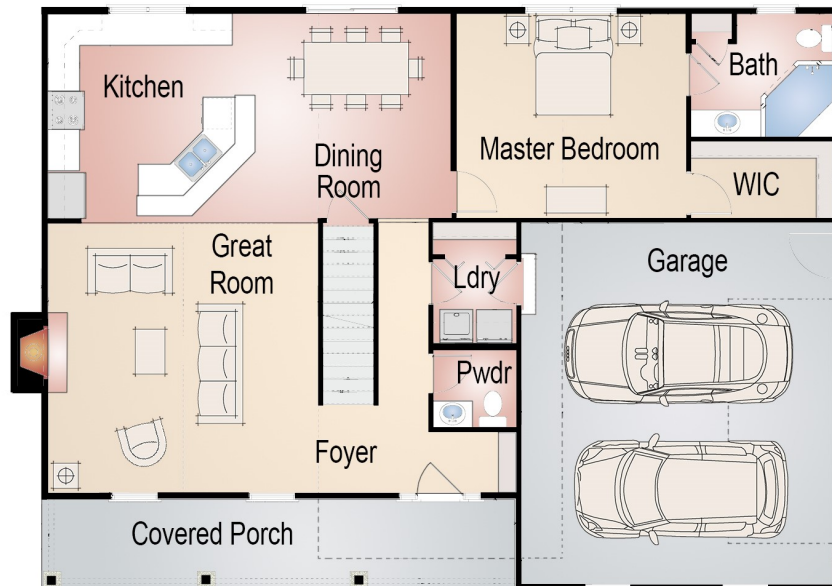

Fairfax

Home Style: 1.5-Story
1876 Square Feet
38'-0" Depth
52'-0" Width

405 Skyline Drive - Lake Geneva, WI 53147
Phone: (262) 248-3378 - Fax: (262) 248-3899
Email: info@bassobuilders.com
www.bassobuilders.com