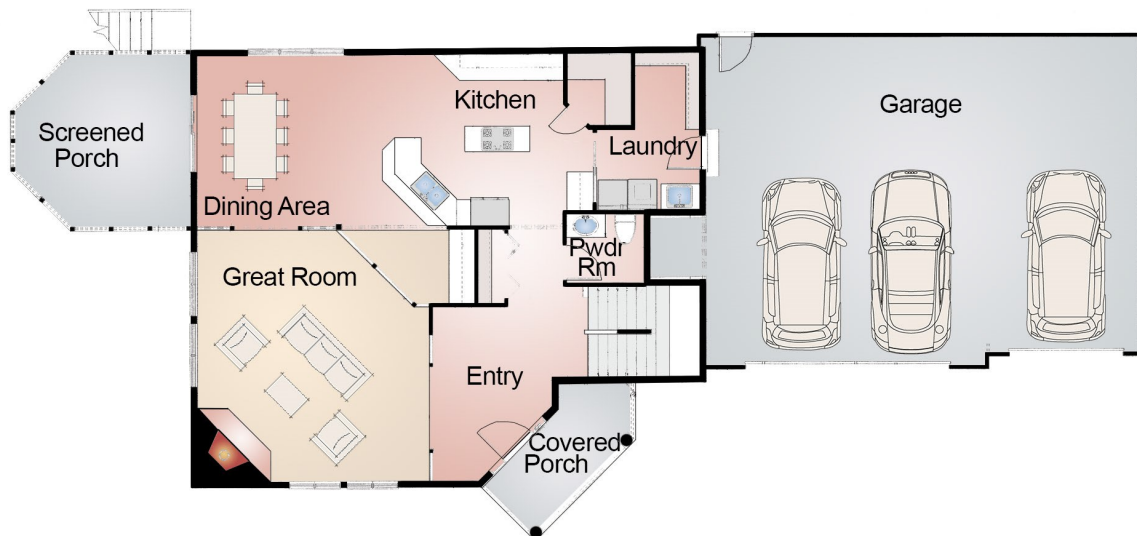

Lakeview

Home Style: 2-Story
2300 Square Feet
34'-0" Depth
74'-0" Width

405 Skyline Drive - Lake Geneva, WI 53147
Phone: (262) 248-3378 - Fax: (262) 248-3899
Email: info@bassobuilders.com
www.bassobuilders.com