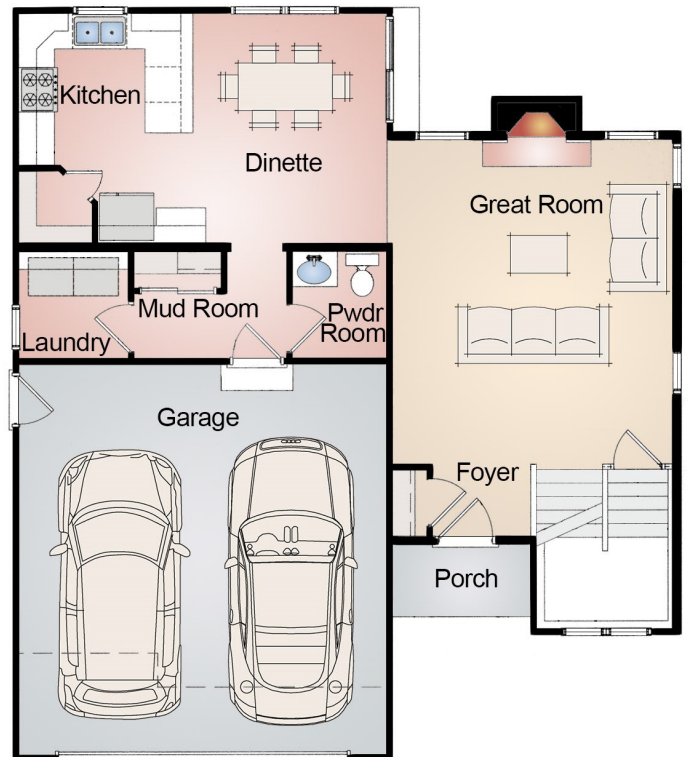

Madalynn

Home Style: 2-Story
1688 Square Feet
42'-0" Depth
37'-0" Width

405 Skyline Drive - Lake Geneva, WI 53147
Phone: (262) 248-3378 - Fax: (262) 248-3899
Email: info@bassobuilders.com
www.bassobuilders.com