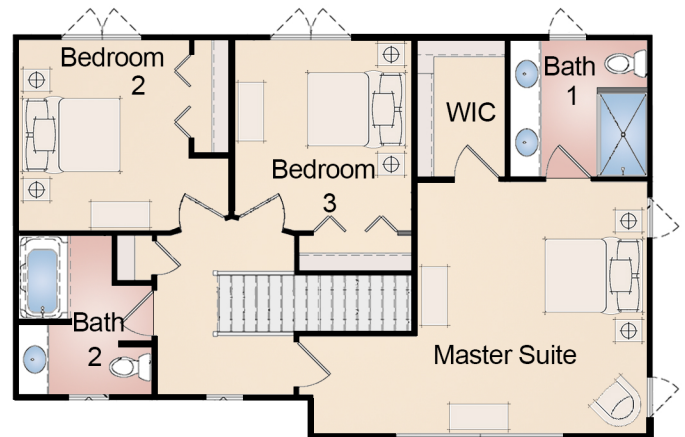

Manchester 3 Bedroom

Home Style: 2-Story
1674 Square Feet
48'-8" Depth
38'-0" Width

405 Skyline Drive - Lake Geneva, WI 53147
Phone: (262) 248-3378 - Fax: (262) 248-3899
Email: info@bassobuilders.com
www.bassobuilders.com