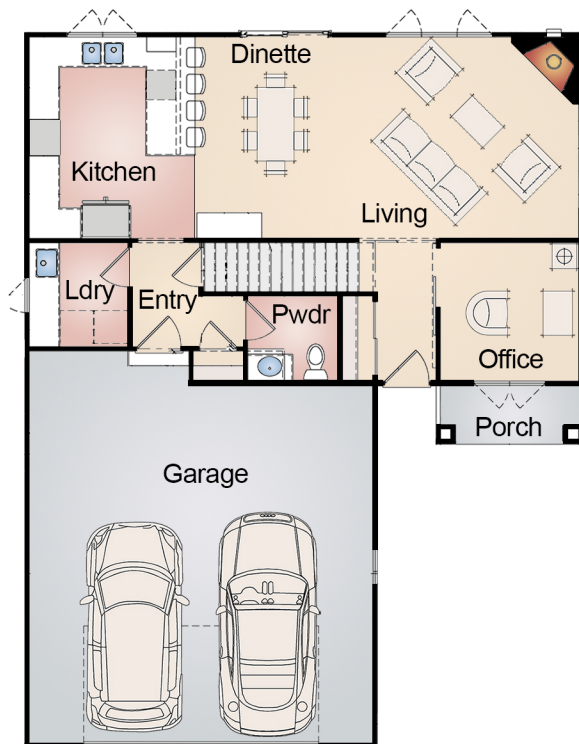

# Manchester 5 Bedroom

Home Style: 2-Story  
2039 Square Feet  
48'-8" Depth  
38'-0" Width

405 Skyline Drive - Lake Geneva, WI 53147  
Phone: (262) 248-3378 - Fax: (262) 248-3899  
Email: [info@bassobuilders.com](mailto:info@bassobuilders.com)  
[www.bassobuilders.com](http://www.bassobuilders.com)