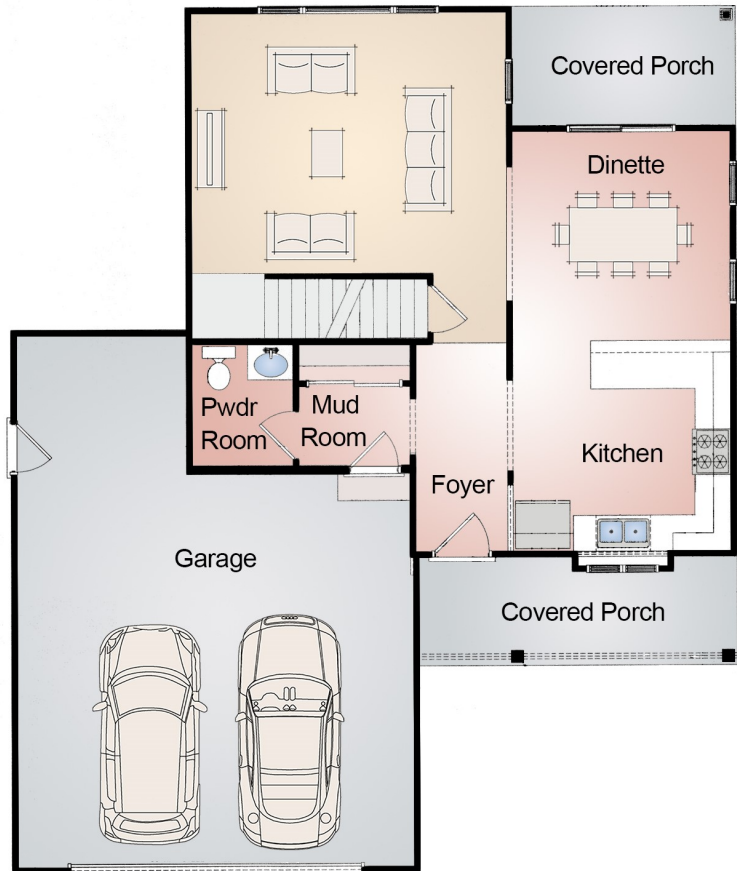

# Miles

Home Style: 2-Story  
1623 Square Feet  
48'-0" Depth  
40'-0" Width

405 Skyline Drive - Lake Geneva, WI 53147  
Phone: (262) 248-3378 - Fax: (262) 248-3899  
Email: [info@bassobuilders.com](mailto:info@bassobuilders.com)  
[www.bassobuilders.com](http://www.bassobuilders.com)