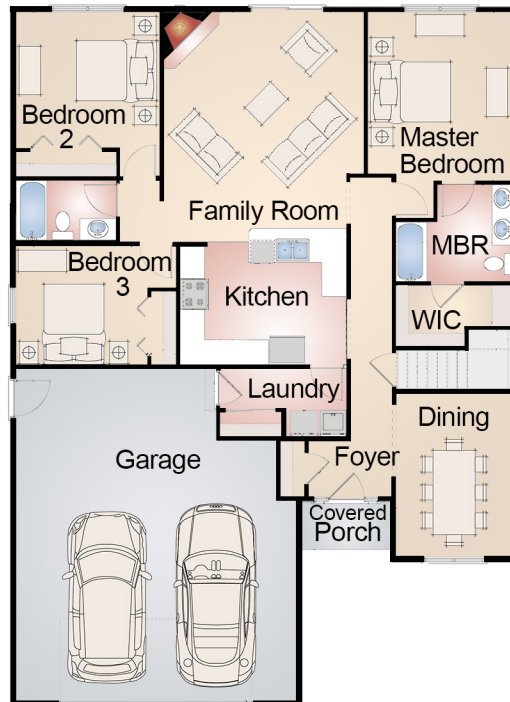

Pine Ridge

Home Style: Ranch
1542 Square Feet
58'-0" Depth
42'-0" Width

405 Skyline Drive - Lake Geneva, WI 53147
Phone: (262) 248-3378 - Fax: (262) 248-3899
Email: info@bassobuilders.com
www.bassobuilders.com