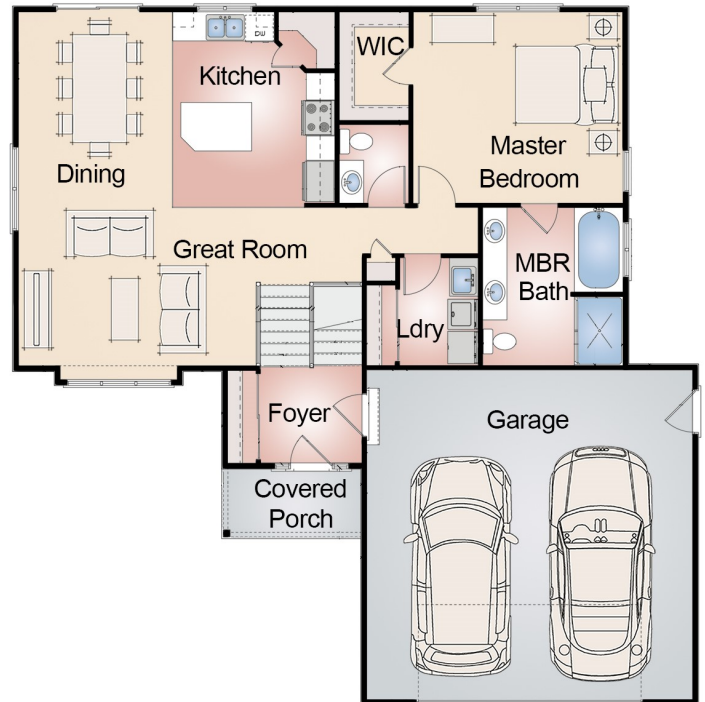

Rigby

Home Style: Bi-Level
2053 Square Feet
50'-0" Depth
49'-0" Width

405 Skyline Drive - Lake Geneva, WI 53147
Phone: (262) 248-3378 - Fax: (262) 248-3899
Email: info@bassobuilders.com
www.bassobuilders.com