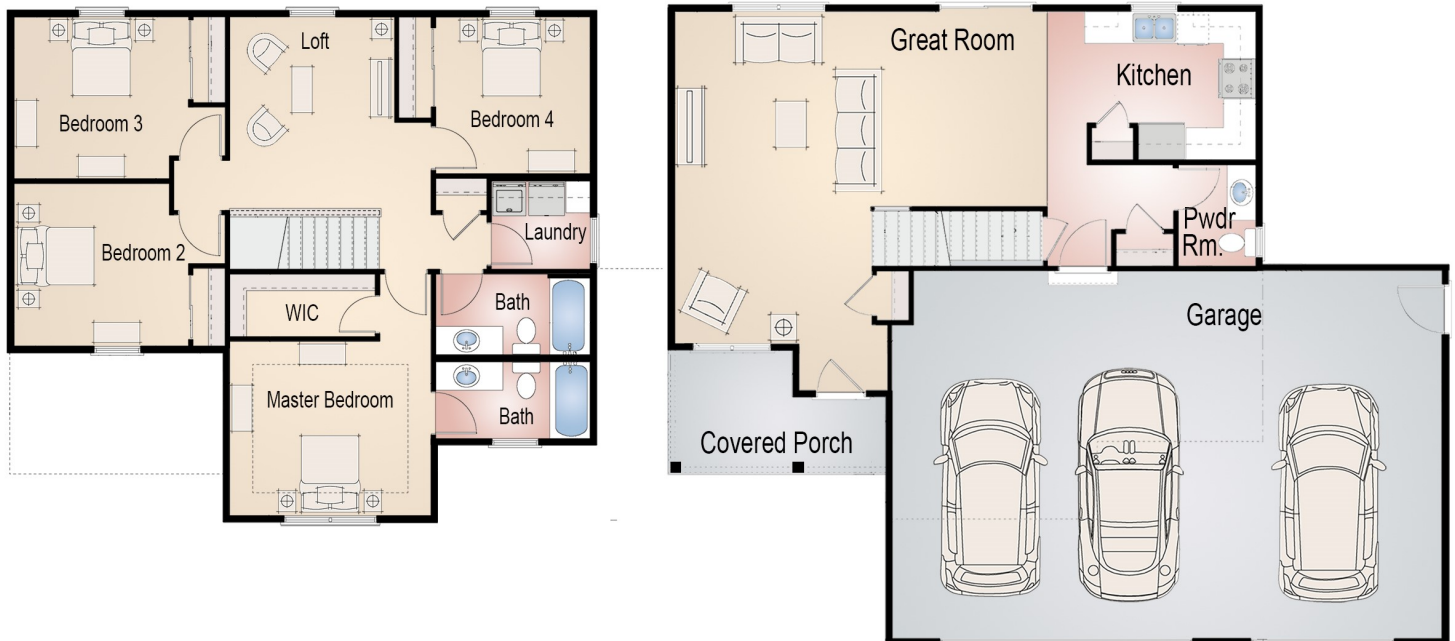

# Spruce 4 Bedroom

Home Style: 2-Story  
1761 Square Feet  
41'-0" Depth  
50'-0" Width

405 Skyline Drive - Lake Geneva, WI 53147  
Phone: (262) 248-3378 - Fax: (262) 248-3899  
Email: [info@bassobuilders.com](mailto:info@bassobuilders.com)  
[www.bassobuilders.com](http://www.bassobuilders.com)