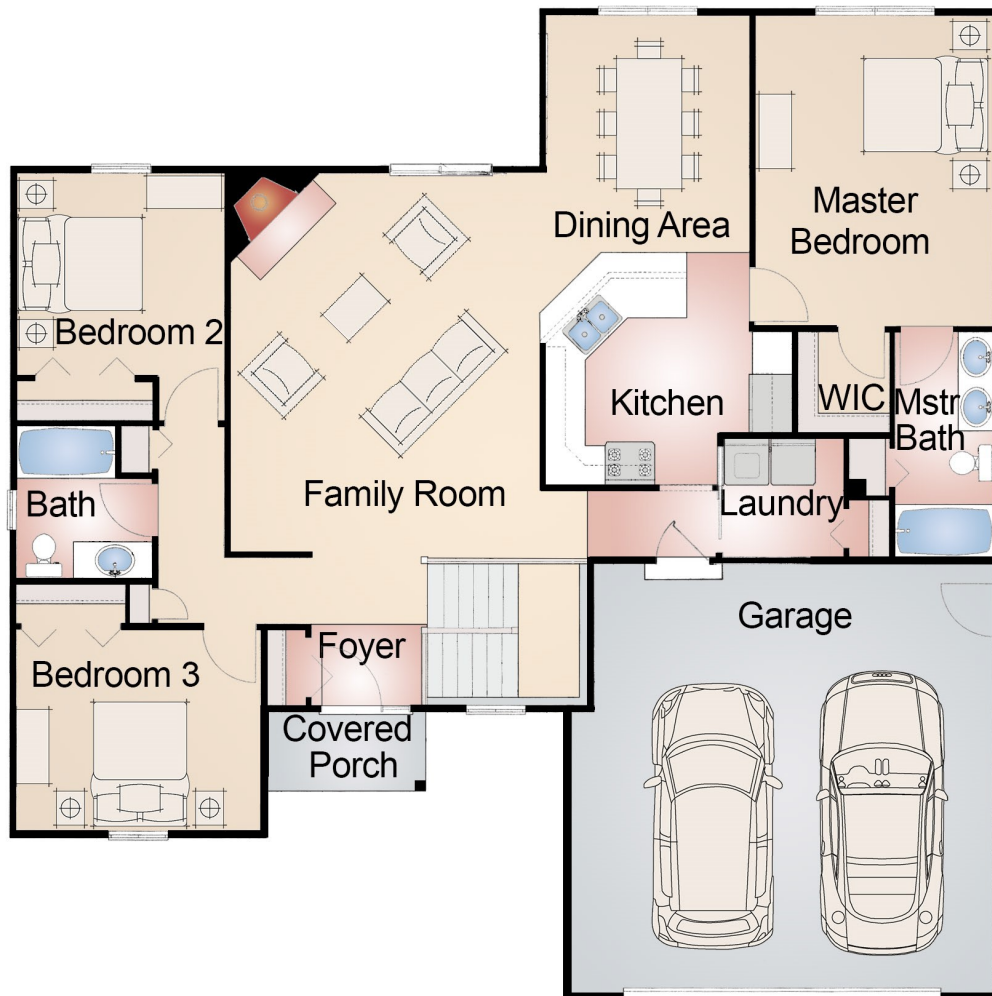

Stanton

Home Style: Ranch
1490 Square Feet
50'-0" Depth
50'-0" Width

405 Skyline Drive - Lake Geneva, WI 53147
Phone: (262) 248-3378 - Fax: (262) 248-3899
Email: info@bassobuilders.com
www.bassobuilders.com