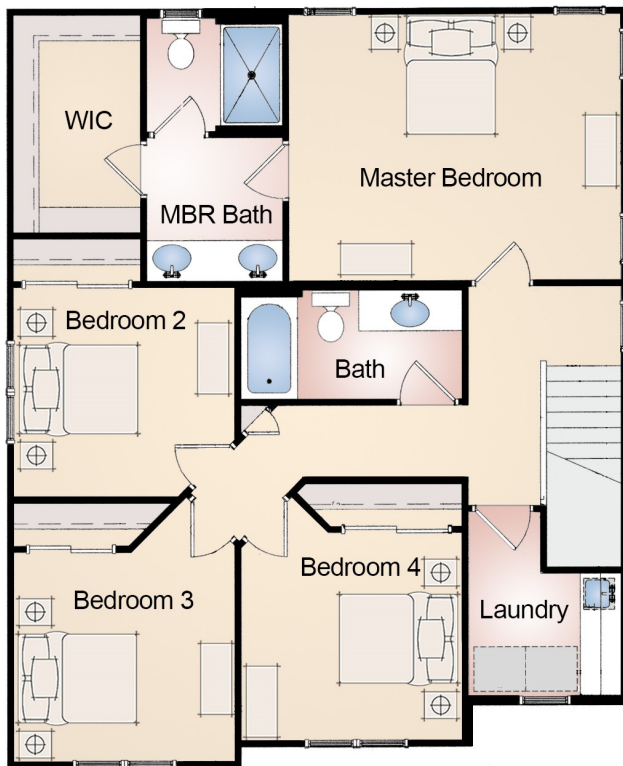

# Stephan

Home Style: 2-Story  
1805 Square Feet  
42'-0" Depth  
35'-0" Width

405 Skyline Drive - Lake Geneva, WI 53147  
Phone: (262) 248-3378 - Fax: (262) 248-3899  
Email: [info@bassobuilders.com](mailto:info@bassobuilders.com)  
[www.bassobuilders.com](http://www.bassobuilders.com)