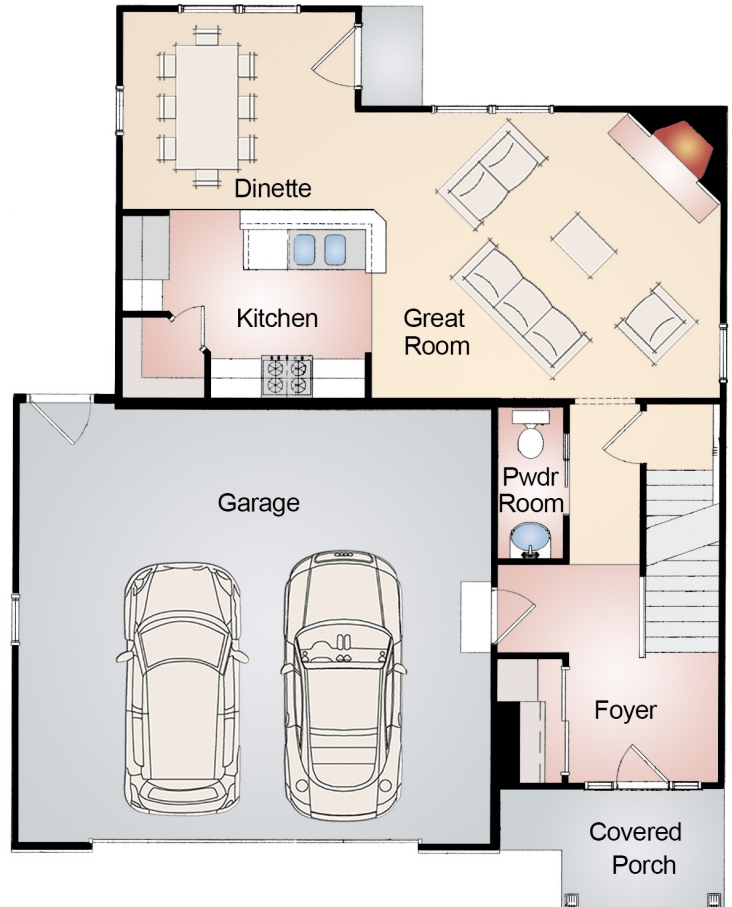

# Stephan

Home Style: 2-Story  
1805 Square Feet  
42'-0" Depth  
35'-0" Width

405 Skyline Drive - Lake Geneva, WI 53147  
Phone: (262) 248-3378 - Fax: (262) 248-3899  
Email: [info@bassobuilders.com](mailto:info@bassobuilders.com)  
[www.bassobuilders.com](http://www.bassobuilders.com)