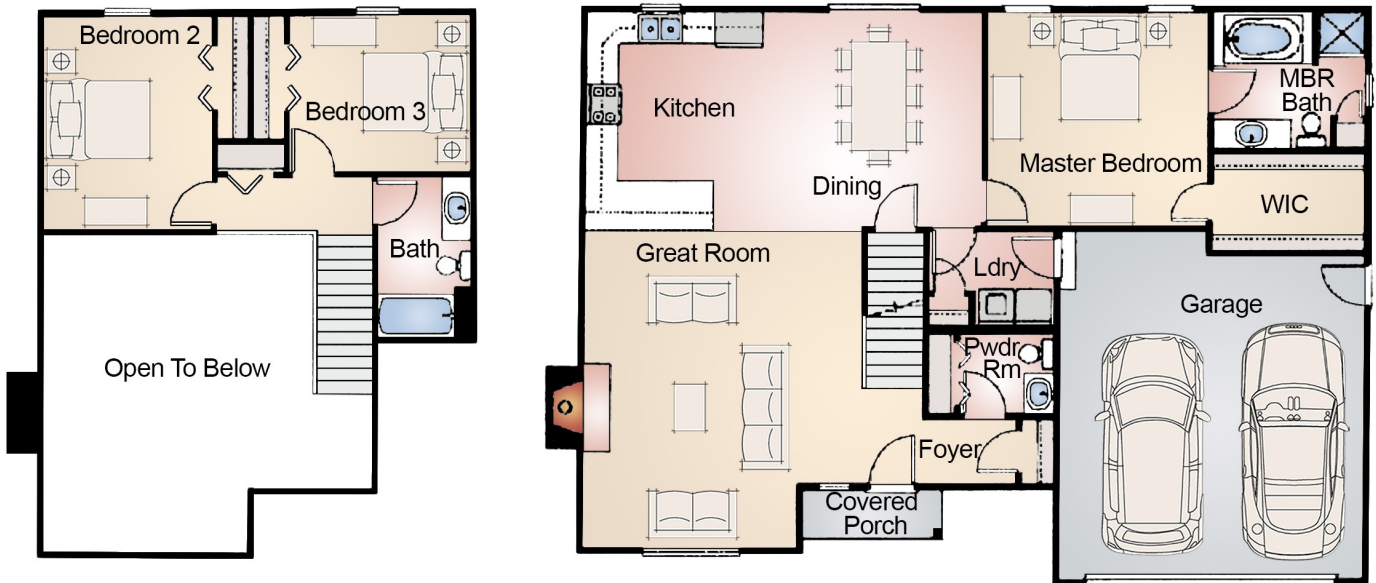

Stone Creek

Home Style: 2 Story
1709 Square Feet
34'-0" Depth
50'-0" Width

405 Skyline Drive - Lake Geneva, WI 53147
Phone: (262) 248-3378 - Fax: (262) 248-3899
Email: info@bassobuilders.com
www.bassobuilders.com