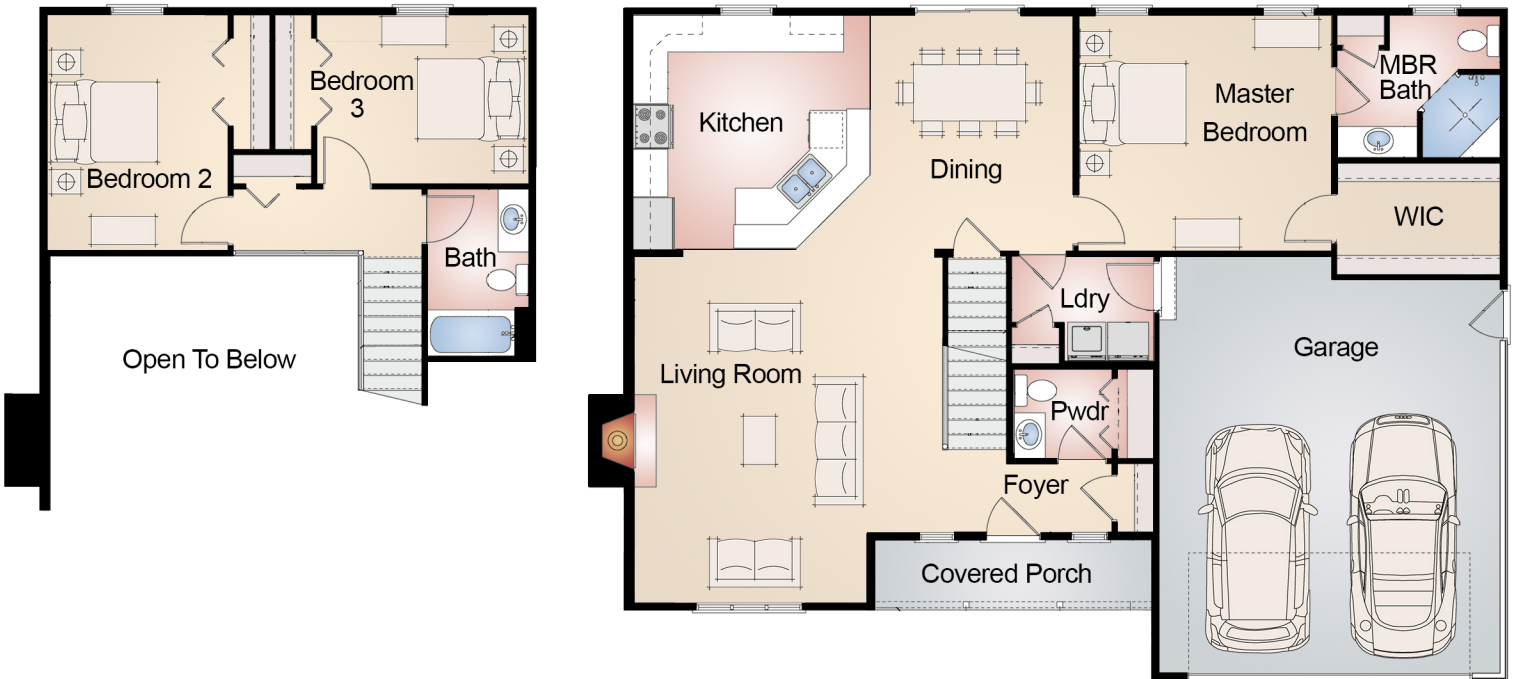

Stone Creek 2

Home Style: 2-Story
1709 Square Feet
38'-0" Depth
50'-0" Width

405 Skyline Drive - Lake Geneva, WI 53147
Phone: (262) 248-3378 - Fax: (262) 248-3899
Email: info@bassobuilders.com
www.bassobuilders.com