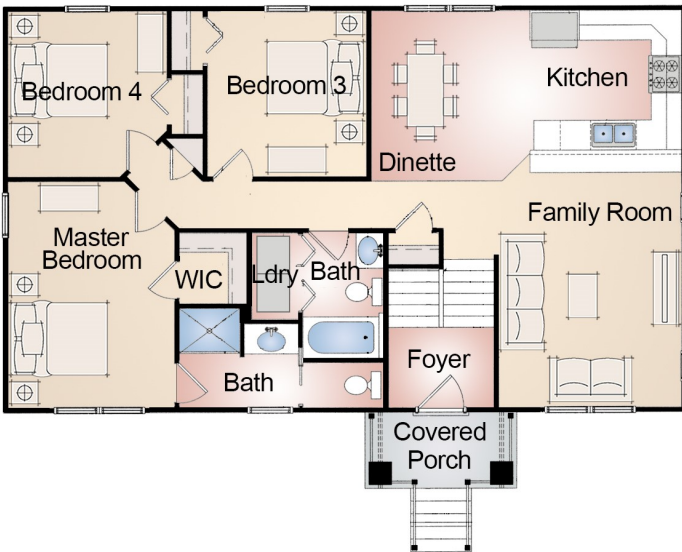

Sturgis

Home Style: 2-Story
1753 Square Feet
27'-0" Depth
45'-0" Width

405 Skyline Drive - Lake Geneva, WI 53147
Phone: (262) 248-3378 - Fax: (262) 248-3899
Email: info@bassobuilders.com
www.bassobuilders.com