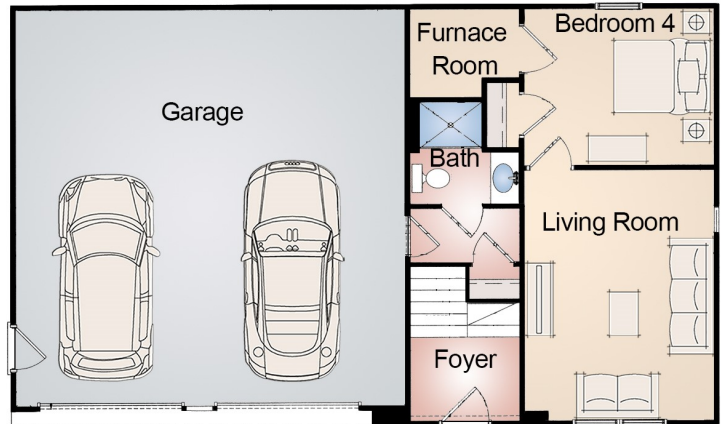

Sturgis

Home Style: 2-Story
1753 Square Feet
27'-0" Depth
45'-0" Width

405 Skyline Drive - Lake Geneva, WI 53147
Phone: (262) 248-3378 - Fax: (262) 248-3899
Email: info@bassobuilders.com
www.bassobuilders.com