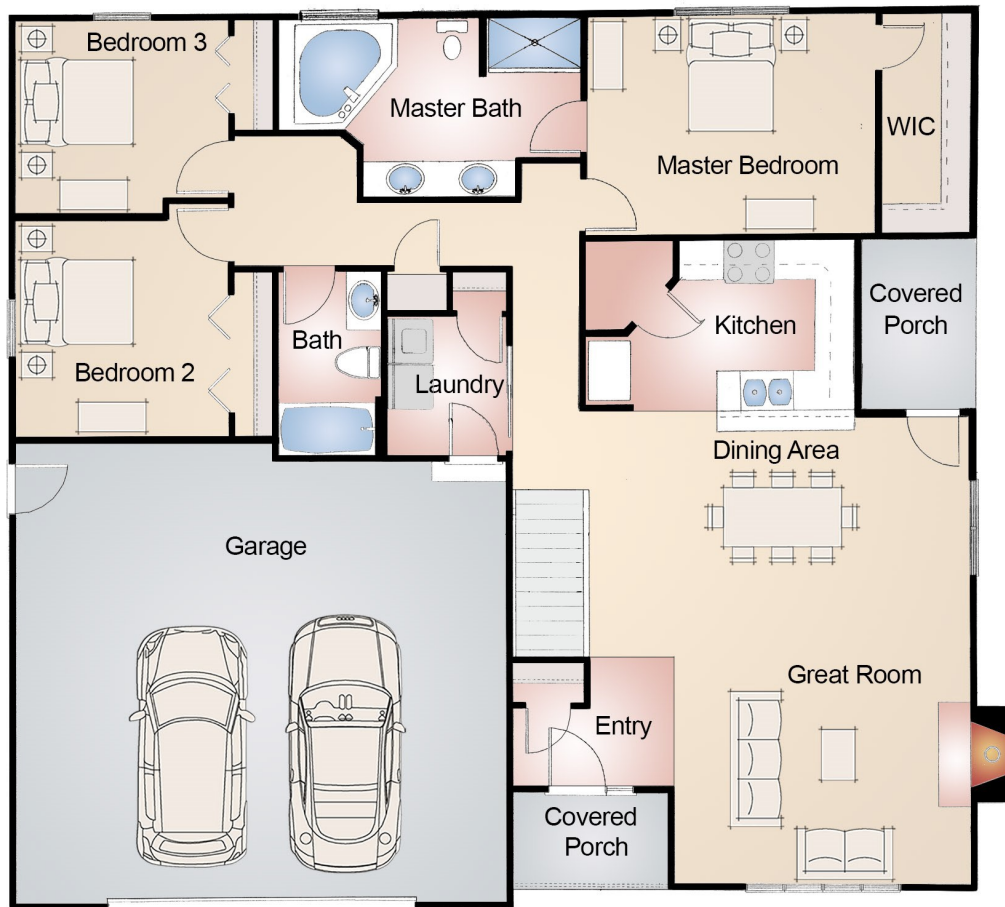

Teton

Home Style: Ranch
1586 Square Feet
46'-0" Depth
50'-0" Width

405 Skyline Drive - Lake Geneva, WI 53147
Phone: (262) 248-3378 - Fax: (262) 248-3899
Email: info@bassobuilders.com
www.bassobuilders.com