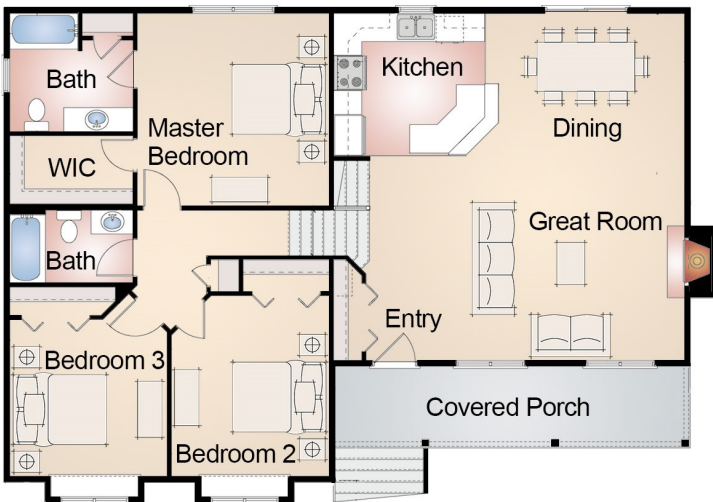

Tyler

Home Style: Ranch
1976 Square Feet
40'-0" Depth
50'-0" Width

405 Skyline Drive - Lake Geneva, WI 53147
Phone: (262) 248-3378 - Fax: (262) 248-3899
Email: info@bassobuilders.com
www.bassobuilders.com