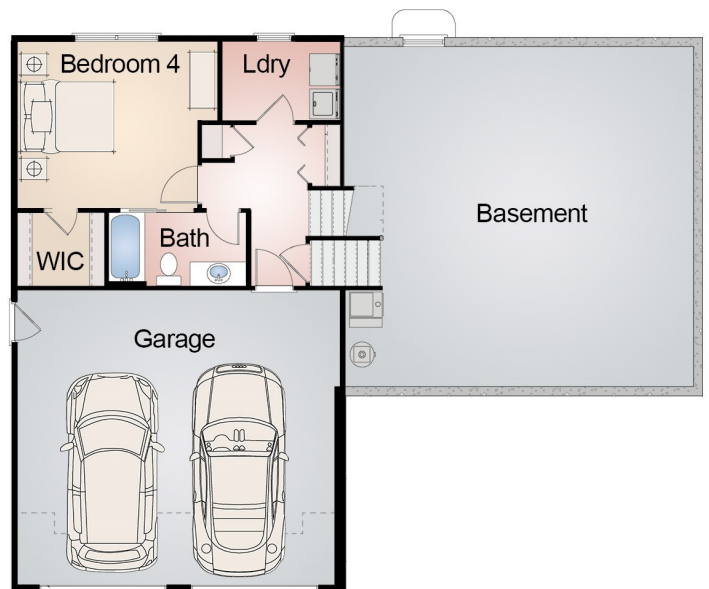

Tyler

Home Style: Ranch
1976 Square Feet
40'-0" Depth
50'-0" Width

405 Skyline Drive - Lake Geneva, WI 53147
Phone: (262) 248-3378 - Fax: (262) 248-3899
Email: info@bassobuilders.com
www.bassobuilders.com