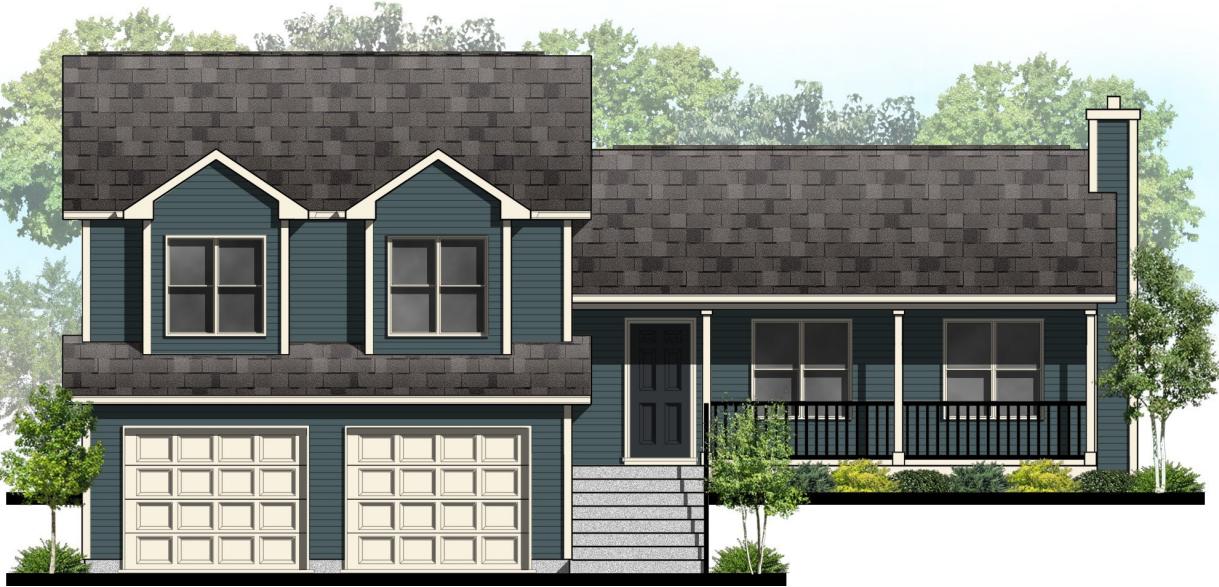

Tyler

Home Style: Ranch
1976 Square Feet
40'-0" Depth
50'-0" Width

405 Skyline Drive - Lake Geneva, WI 53147
Phone: (262) 248-3378 - Fax: (262) 248-3899
Email: info@bassobuilders.com
www.bassobuilders.com