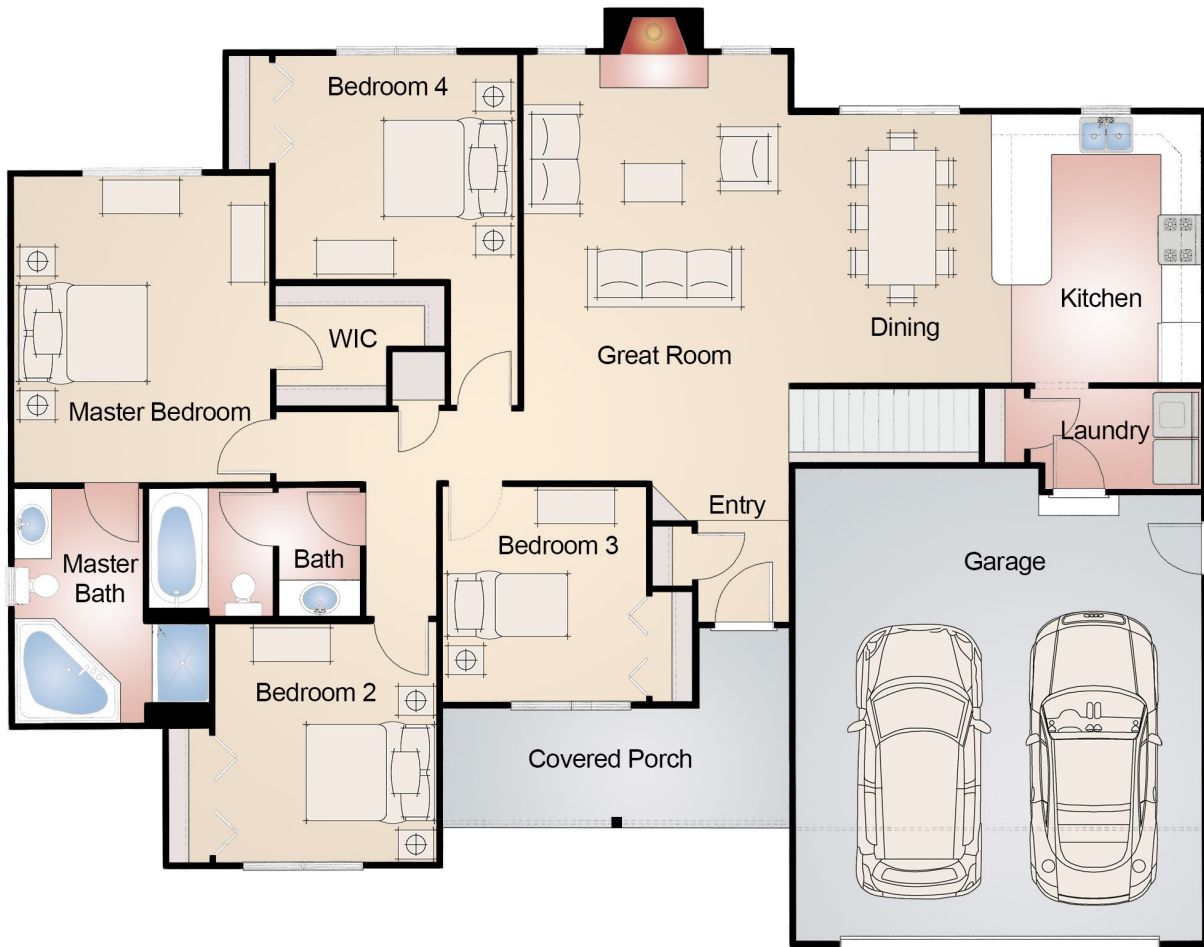

Waterford

Home Style: Ranch
1717 Square Feet
45'-0" Depth
60'-0" Width

405 Skyline Drive - Lake Geneva, WI 53147
Phone: (262) 248-3378 - Fax: (262) 248-3899
Email: info@bassobuilders.com
www.bassobuilders.com