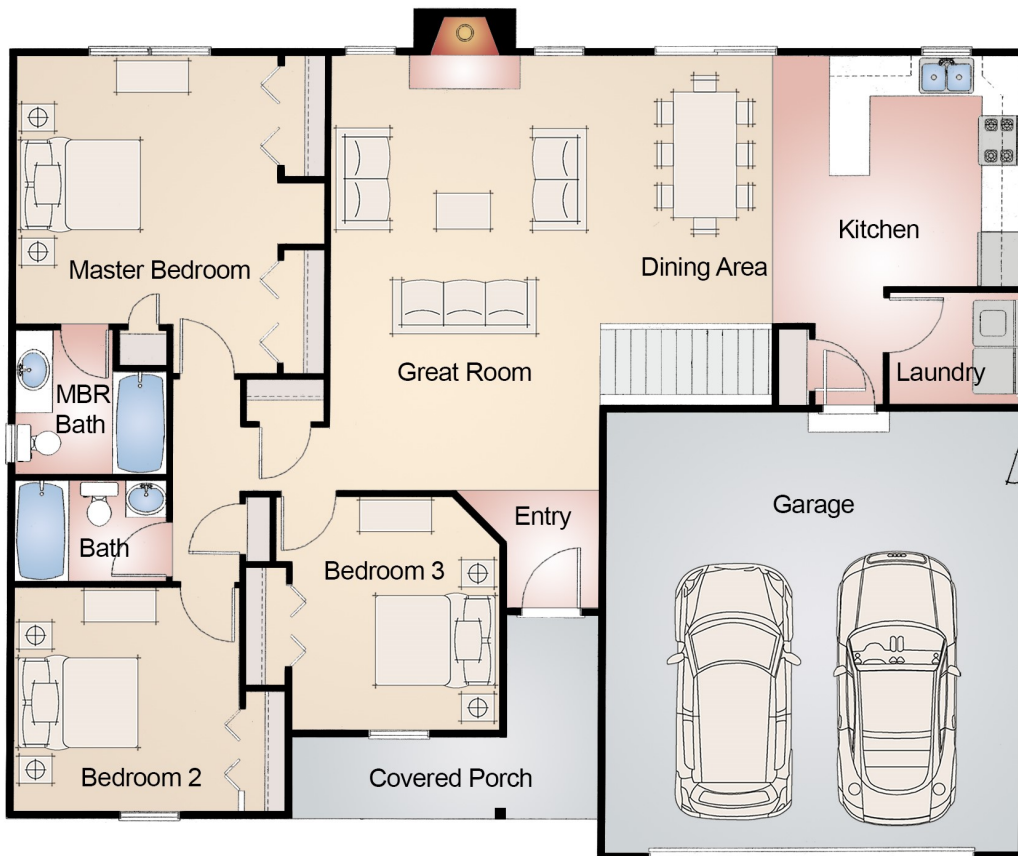

Westfield

Home Style: Ranch
1368 Square Feet
40'-0" Depth
50'-0" Width

405 Skyline Drive - Lake Geneva, WI 53147
Phone: (262) 248-3378 - Fax: (262) 248-3899
Email: info@bassobuilders.com
www.bassobuilders.com