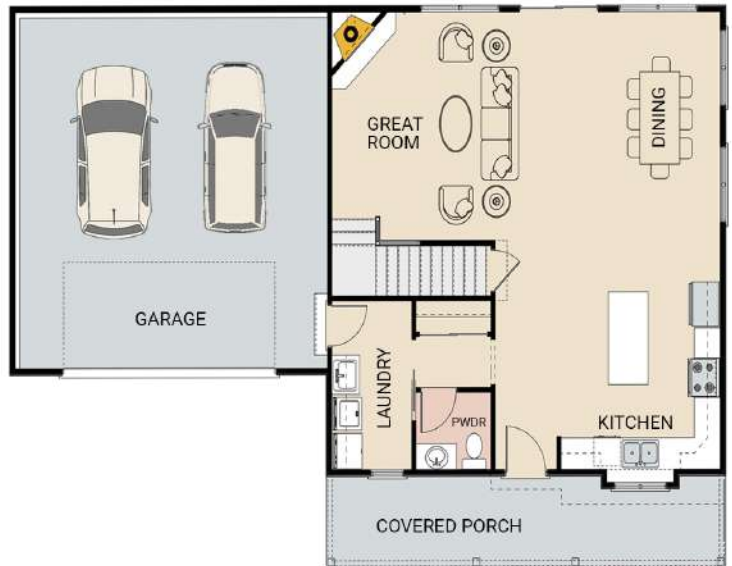

BUOY

Home Style: 2-Story
2074 Square Feet
35'-00" Depth
54'-00" Width

405 Skyline Drive - Lake Geneva, WI 53147
Phone: (262) 248-3378
Email: bassobuilders@gmail.com
www.bassobuilders.com