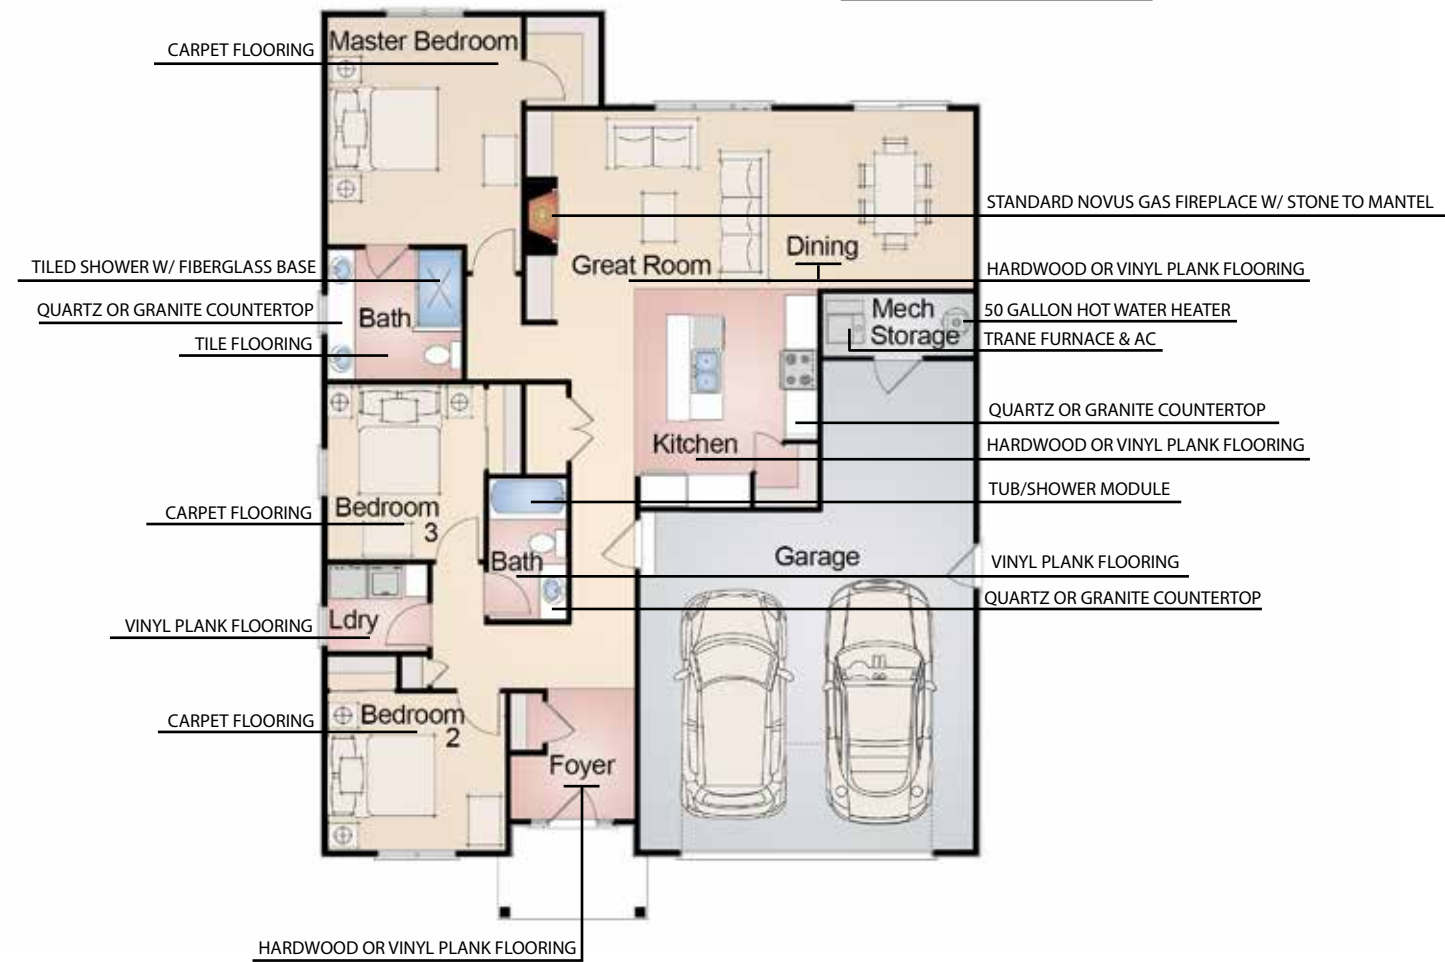

New Home Standard Finishes

4 INSULATED GARAGE DOOR OPTIONS

- | | | |
|---|--|--|
| <ul style="list-style-type: none"> ■ WE FILE FOR ALL PERMITS ■ SITE RESTORATION ■ FULL POURED CONCRETE BASEMENT ■ R24 BASEMENT WALL INSULATION ■ R50 ATTIC INSULATION ■ CONCRETE DRIVEWAY | <ul style="list-style-type: none"> ■ 2 HOSE BIBS ■ 5 COLORS OF PAINT TO CHOOSE FROM (WALLS & CEILING GET PAINTED THE SAME COLOR) ■ INTERIOR TRIM & DOORS ARE WHITE ■ CHOOSE FROM STANDARD LIGHTING CATALOG ■ SCHLAGE DOOR HANDLES (CHROME - BRUSHED NICKEL - OIL RUBBED BRONZE) | <ul style="list-style-type: none"> ■ BATH FIXTURES (CHROME - BRUSHED NICKEL - OIL RUBBED BRONZE) ■ CABINET HARDWARE (CHROME - BRUSHED NICKEL - OIL RUBBED BRONZE) ■ BATH ACCESSORIES (CHROME - BRUSHED NICKEL - OIL RUBBED BRONZE) ■ ANY AND ALL UPGRADES ARE AVAILABLE |
|---|--|--|